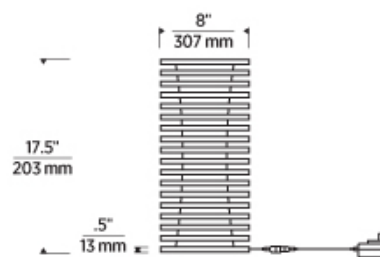

## SPECIFICATIONS

PRIMARY MATERIAL	Steel Or Brass
SHADE MATERIAL	Steel Or Brass
NET WEIGHT	10.5 lbs
HEIGHT	17.5in
WIDTH	8in
LENGTH	8in
WET LISTED	
DAMP LISTED	
DRY LISTED	
GENERAL LISTING	ETL Listed
INCLUDES	