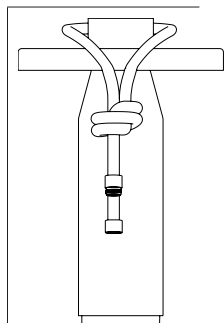

17,0cm / 6,7inches

26,0cm / 10,2 inches

Date		Type	
Project			
Location			
Model#		Quantity	
Specifier			

QUASAR

DESIGNER : SAMY RIO

YEAR : 2022

ORIGIN : CHINA
2 YEARS WARRANTY

MATERIAL : ALUMINIUM, PMMA, PC,
POLYESTER

Black
3701128116532
L0860102

Olive green
3701128116549
L0860103

Emerald green
3701128116556
L0860104

Sienna
3701128116563
L0860105

PHYSICAL

MEASURES

Diameter

17,0cm / 6,7inches