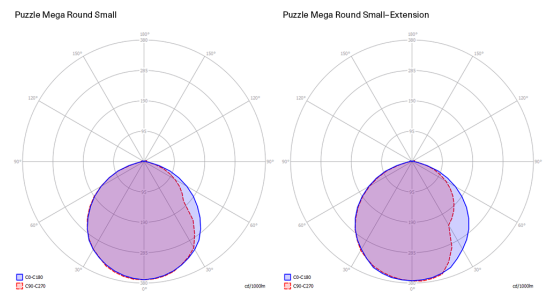

Puzzle Mega round small

LED
3000 K
3 x 18 W / 5400 lm
120 V
CRI 92
MacAdam 3-Step

Photometric data