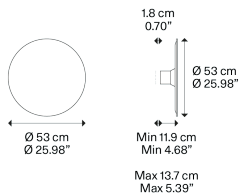

**Puzzle Mega round small**

**Light source**

LED  
 3000 K  
 3 x 18 W / 5400 lm  
 120 V  
 CRI 92  
 MacAdam 3-Step  
 LED included

**Structure: Metal**

● Matte White – 9016  
 ● Matte White – 9016  
 ● Matte White – 9016  
 ● Matte White – 9016

## Photometric data