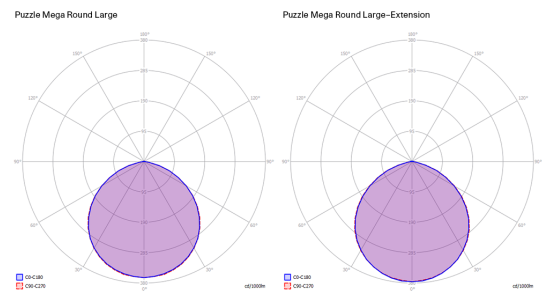

LED
 3000 K
 4 x 18 W / 7200 lm
 120 V
 CRI 92
 MacAdam 3-Step

Photometric data

Options of Puzzle Mega

Puzzle Mega round small

Puzzle Mega square small

Puzzle Mega square large