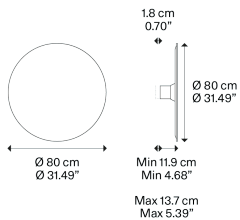

Puzzle Mega round large

Light source

LED
3000 K
4 x 18 W / 7200 lm
120 V
CRI 92
MacAdam 3-Step

LED included

Structure: Metal

● Matte White – 9016

● Matte White – 9016

● Matte White – 9016

16744 2030U

16744 3930U

16744 6030U

Net weight: 15.87 lbs

Parcels: 2

IP20

Energy Saving

Dim Triac

LED
 3000 K
 4 x 18 W / 7200 lm
 120 V
 CRI 92
 MacAdam 3-Step

Photometric data

Options of Puzzle Mega

Puzzle Mega round small

Puzzle Mega square small

Puzzle Mega square large