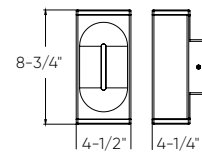

Model	Size	Watts	Delivered lumens	LED lumens	CRI	Color °T	Voltage
LWJ08-CC	8"	10 W	325 lm	380 lm	90	2700, 3000, 3500, 4000, 5000 K	120 V
LWJ16-CC	16"	20 W	760 lm	815 lm			
LWJ24-CC	24"	45 W	2345 lm	2400 lm			

Specifications

Made of extruded aluminum
Fully sealed light engine
Over 50,000 hours of service life
Unique up, down, and center lighting output
Low profile design

Switch-selectable CCT: 2700 K/3000 K/
3500 K/4000 K/5000 K

Superior color consistency
Integrated dimmable driver
ADA compliant

Suitable for wet locations
Refer to website for dimmer compatibility
Ideal operating temperature:
-20° to 40° C
5-year warranty

Finish

- **BK** Black
- **WH** White (LWJ16-CC only)

Note

Other color °T and finishes available, but may require MOQ's and longer lead times. Please contact your DALs representative for more information.

LWJ08-CC