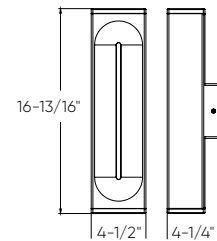

Model	Size	Watts	Delivered lumens	LED lumens	CRI	Color °T	Voltage
LWJ08-CC	8"	10 W	325 lm	380 lm	90	2700, 3000, 3500, 4000, 5000 K	120 V
LWJ16-CC	16"	20 W	760 lm	815 lm			
LWJ24-CC	24"	45 W	2345 lm	2400 lm			

Specifications

Made of extruded aluminum
Fully sealed light engine
Over 50,000 hours of service life
Unique up, down, and center lighting output
Low profile design

Switch-selectable CCT: 2700 K/3000 K/
3500 K/4000 K/5000 K

Superior color consistency
Integrated dimmable driver
ADA compliant

Suitable for wet locations
Refer to website for dimmer compatibility
Ideal operating temperature:
-20° to 40° C
5-year warranty

Finish

- **BK** Black
- **WH** White (LWJ16-CC only)

Note

Other color °T and finishes available, but may require MOQ's and longer lead times. Please contact your DALs representative for more information.

LWJ16-CC