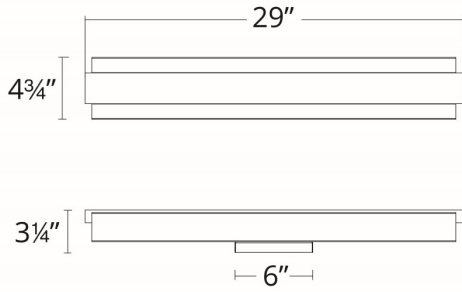

WS-14428

Project: _____

Location: _____

Fixture Type: _____

Catalog Number: _____

AVAILABLE FINISHES:

Posh

WS-14428

PRODUCT DESCRIPTION

Radiant, textural, elegant. LED illumination refracts through a sparkling reclaimed K5 crystal diffuser bound on either side by gleaming metallic bars.

FEATURES

- Driver concealed within the canopy
- Artisanal reclaimed K5 crystal shade
- Inner plate creates a mirrored effect

SPECIFICATIONS

Rated Life	50000 Hours
Standards	ETL, cETL,Damp Location Listed,ADA
Input	120/277V,50/60Hz
Dimming	ELV: 100-5%,TRIAC: 100-10%
Mounting	Can be mounted on wall in all orientations
Color Temp	3000K
CRI	90
Construction	Extruded aluminum frame with K5 crystal fused acrylic shade

Model & Size	Color Temp	Finish	LED Watts	LED Lumens	Delivered Lumens
WS-14428 29"	3000K	BK Black	22.8W	1770	685
	3000K	BN Brushed Nickel	22.8W	1770	685

Example: **WS-14428-BN**

For custom requests please contact customs@modernforms.com