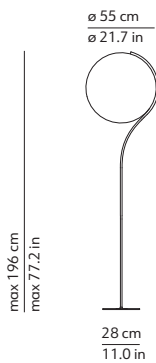

CODES AND DIMENSIONS / CODICI E DIMENSIONI

505425N / US

PACKAGING / IMBALLO

Volume: 0.028 m³ / 0.989 ft³
Gross weight: 7.7 kg / 16.8 lbs

MATERIALS AND FINISHINGS / MATERIALI E FINITURE

STRUCTURE / STRUTTURA