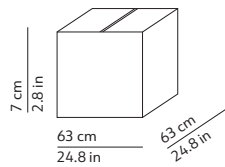

CODES AND DIMENSIONS / CODICI E DIMENSIONI

505425N / US

PACKAGING / IMBALLO

Volume: 0.028 m³ / 0.989 ft³
Gross weight: 7.7 kg / 16.8 lbs

MATERIALS AND FINISHINGS / MATERIALI E FINITURE

STRUCTURE / STRUTTURA