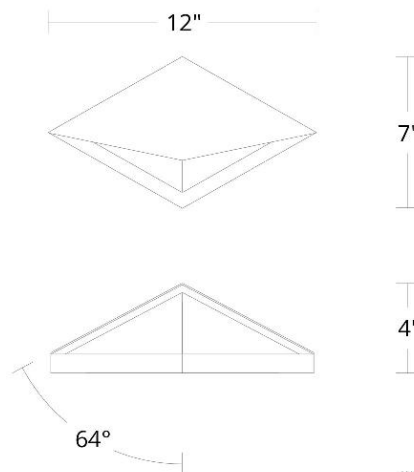

WAC LIGHTING

Pique

Outdoor Wall Sconce 4CCT

Fixture Type: _____

Catalog Number: _____

Project: _____

Location: _____

Model & Size	Color Temp	Finish	LED Watts	LED Lumens	Delivered Lumens
WS-W65412 12"	2700K	BK Black	12 W	890	540
	3000K		12 W	890	540
	3500K		12 W	890	540
	4000K		12 W	890	540

Example: **WS-W65412-40-BK**

For custom requests please contact customs@wacighting.com

DESCRIPTION

An envelope of light. A triangular diffuser delivers symmetrical LED illumination from within the folds of an angular frame.

FEATURES

- Down lit LED illumination
- Built in color temperature adjustability. Switch from 2700K/3000K/3500K/4000K
- Driver concealed within the canopy

SPECIFICATIONS

Color Temp:	4000K,3500K,3000K,2700K
Input:	120/277V,50/60Hz
CRI:	90
Dimming:	ELV: 100-10% ,TRIAC: 100-5%
Rated Life:	50000 Hours
Standards:	ETL, cETL Wet Location Listed
Construction:	Aluminum body, UV stabilized etched acrylic diffuser

FINISHES:

LINE DRAWING:

WS-W65412