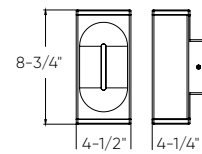

Model	Size	Watts	Delivered lumens	CRI	Color °T	Voltage
LWJ08-CC	8"	10 W	390 lm	90	2700, 3000, 3500, 4000, 5000 K	120 V
LWJ16-CC	16"	20 W	760 lm			
LWJ24-CC	24"	45 W	2350 lm			

Specifications

Made of extruded aluminum
Fully sealed light engine
Over 50,000 hours of service life
Unique up, down, and center lighting output
Low profile design
Switch-selectable CCT: 2700 K/3000 K/3500 K/4000 K/5000 K
Superior color consistency
Integrated dimmable driver
ADA compliant

Suitable for wet locations
Refer to website for dimmer compatibility
Ideal operating temperature:
-20° to 40° C
5-year warranty

Finish

- **BK** Black
- **WH** White (LWJ16-CC only)

Note

Other color °T and finishes available, but may require MOQ's and longer lead times. Please contact your DALs representative for more information.

LWJ08-CC

LWJ16-CC

LWJ24-CC