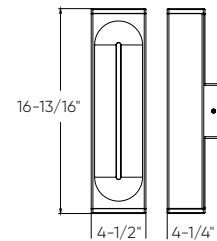

Model	Size	Watts	Delivered lumens	CRI	Color °T	Voltage
LWJ08-CC	8"	10 W	390 lm	90	2700, 3000, 3500, 4000, 5000 K	120 V
LWJ16-CC	16"	20 W	760 lm			
LWJ24-CC	24"	45 W	2350 lm			

Specifications

Made of extruded aluminum
Fully sealed light engine
Over 50,000 hours of service life
Unique up, down, and center lighting output
Low profile design
Switch-selectable CCT: 2700 K/3000 K/3500 K/4000 K/5000 K
Superior color consistency
Integrated dimmable driver
ADA compliant

Suitable for wet locations
Refer to website for dimmer compatibility
Ideal operating temperature:
-20° to 40° C
5-year warranty

Finish

- **BK** Black
- **WH** White (LWJ16-CC only)

Note

Other color °T and finishes available, but may require MOQ's and longer lead times. Please contact your DALs representative for more information.

LWJ08-CC

LWJ16-CC

LWJ24-CC