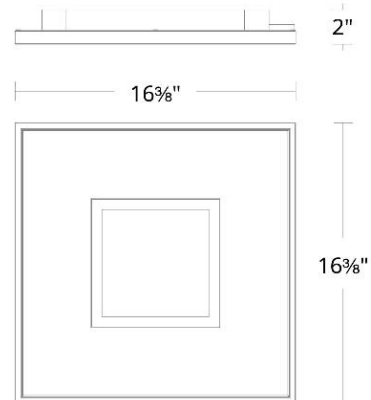

WAC LIGHTING

Pinpoint

Flush Mount 4CCT

Fixture Type: _____

Catalog Number: _____

Project: _____

Location: _____

Model & Size	Color Temp	Finish	LED Watts	LED Lumens	Delivered Lumens
FM-37415 15"	2700K	BK Black	38 W	1799	1135
	3000K		38 W	1799	1135
	3500K		38 W	1799	1135
	4000K		38 W	1799	1135

Example: **FM-37415-40-BK**

For custom requests please contact customs@wacighting.com

DESCRIPTION

Showcasing two platforms within one luminaire, this flush mount combines soft ambiance with powerful LEDs to create a dazzling aesthetic. Crafted from metal with silver leaf detailing, this geometric design provides a uniquely diffused illumination and style to any space.

FEATURES

- Silver leaf detailing
- Built in color temperature adjustability. Switch from 2700K/3000K/3500K/4000K
- Driver concealed within the canopy

SPECIFICATIONS

Color Temp:	4000K,2700K,3000K,3500K
Input:	120-277V,50/60Hz
CRI:	90
Dimming:	ELV: 100-10% ,TRIAC: 100-5%
Rated Life:	50000 Hours
Mounting:	Can be mounted on ceiling or wall in all orientations
Standards:	ETL, cETL Damp Location Listed
Construction:	Metal body with silicon diffuser

FINISHES:

LINE DRAWING:

FM-37415