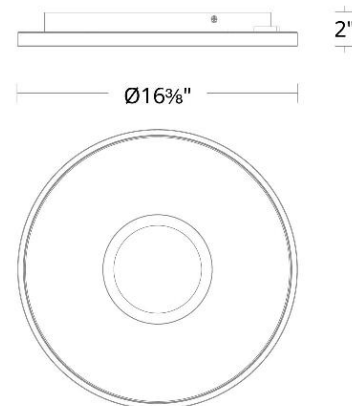

WAC LIGHTING

Pinpoint

Flush Mount 4CCT

Fixture Type: _____

Catalog Number: _____

Project: _____

Location: _____

Model & Size	Color Temp	Finish	LED Watts	LED Lumens	Delivered Lumens
FM-37416 15"	2700K	BK Black	38 W	1823	1095
	3000K		38 W	1823	1095
	3500K		38 W	1823	1095
	4000K		38 W	1823	1095

Example: **FM-37416-40-BK**

For custom requests please contact customs@wacighting.com

DESCRIPTION

Showcasing two platforms within one luminaire, this flush mount combines soft ambiance with powerful LEDs to create a dazzling aesthetic. Crafted from metal with silver leaf detailing, this geometric design provides a uniquely diffused illumination and style to any space.

FEATURES

- Silver leaf detailing
- Built in color temperature adjustability. Switch from 2700K/3000K/3500K/4000K
- Driver concealed within the canopy

SPECIFICATIONS

Color Temp:	2700K,3000K,3500K,4000K
Input:	120-277V,50/60Hz
CRI:	90
Dimming:	ELV: 100-10% ,TRIAC: 100-5%
Rated Life:	50000 Hours
Mounting:	Can be mounted on ceiling or wall in all orientations
Standards:	ETL, cETL Damp Location Listed
Construction:	Metal body with silicon diffuser

FINISHES:

Black

LINE DRAWING:

FM-37416