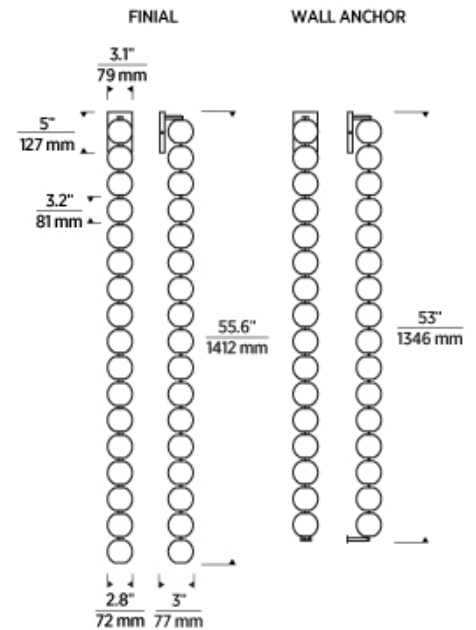

ORDERING INFORMATION

SLWS232	COLOR TEMP	FINISH
	27 2700K	NB NATURAL BRASS
	30 3000K	N POLISHED NICKEL

SLWS232 _____

JOB NAME _____

NOTES _____

PERLE 53 SCONCE

VISUAL COMFORT & Co.

SPECIFICATIONS

PRIMARY MATERIAL	Glass
SHADE MATERIAL	Glass
NET WEIGHT	11 lbs
HEIGHT	53in
WIDTH	3in
LENGTH	3.1in
MIN. EXTENSION FROM WALL	3in
UP LIGHT / DOWN LIGHT / BOTH?	
WET LISTED	
DAMP LISTED	
DRY LISTED	
UP / DOWN	
HORIZONTAL / VERTICAL	
WALL / CEILING MOUNT	
GENERAL LISTING	ETL Listed
ADA COMPLIANT	
INCLUDES	