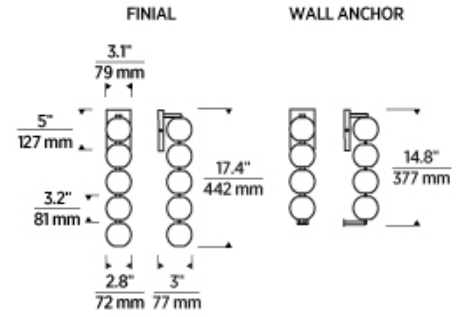

ORDERING INFORMATION

SLWS225	COLOR TEMP	FINISH
	27 2700K	NB NATURAL BRASS
	30 3000K	N POLISHED NICKEL

SLWS225 _____

JOB NAME _____

NOTES _____

PERLE 15 SCONCE

VISUAL COMFORT & Co.

SPECIFICATIONS

PRIMARY MATERIAL	Glass
SHADE MATERIAL	Glass
NET WEIGHT	5 lbs
HEIGHT	14.8in
WIDTH	3in
LENGTH	3.1in
MIN. EXTENSION FROM WALL	3in
UP LIGHT / DOWN LIGHT / BOTH?	
WET LISTED	
DAMP LISTED	
DRY LISTED	
UP / DOWN	
HORIZONTAL / VERTICAL	
WALL / CEILING MOUNT	
GENERAL LISTING	ETL Listed
ADA COMPLIANT	
INCLUDES	