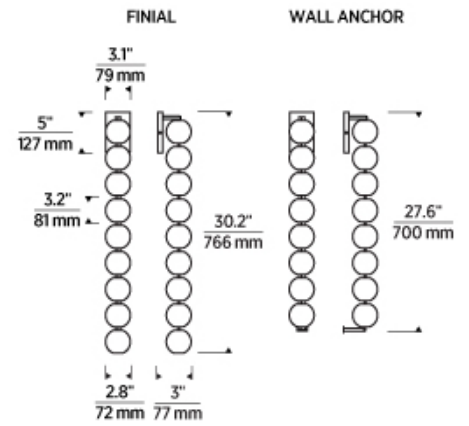

Natural Brass

Natural Brass

Polished Nickel

LAMPING

Includes 11.2 watt, 404 total delivered lumens, 90 CRI 2700K or 3000K LED modules. Dimmable with most LED compatible ELV, TRIAC and 0-10V dimmers. 120V-277V.

ORDERING INFORMATION

SLWS228	COLOR TEMP	FINISH
	27 2700K	NB NATURAL BRASS
	30 3000K	N POLISHED NICKEL

SLWS228 _____

JOB NAME _____

NOTES _____

PERLE 28 SCONCE

VISUAL COMFORT & Co.

SPECIFICATIONS

PRIMARY MATERIAL	Glass
SHADE MATERIAL	Glass
NET WEIGHT	7 lbs
HEIGHT	27.6in
WIDTH	3in
LENGTH	3.1in
MIN. EXTENSION FROM WALL	3in
UP LIGHT / DOWN LIGHT / BOTH?	
WET LISTED	
DAMP LISTED	
DRY LISTED	
UP / DOWN	
HORIZONTAL / VERTICAL	
WALL / CEILING MOUNT	
GENERAL LISTING	ETL Listed
ADA COMPLIANT	
INCLUDES	