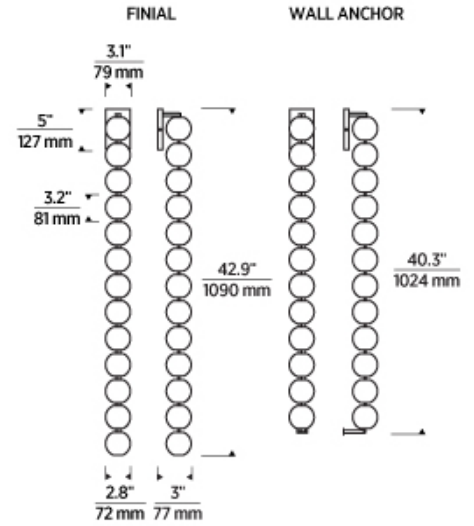

## SPECIFICATIONS

PRIMARY MATERIAL	Glass
SHADE MATERIAL	Glass
NET WEIGHT	9 lbs
HEIGHT	40.3in
WIDTH	3in
LENGTH	3.1in
MIN. EXTENSION FROM WALL	3in
UP LIGHT / DOWN LIGHT / BOTH?	
WET LISTED	
DAMP LISTED	
DRY LISTED	
UP / DOWN	
HORIZONTAL / VERTICAL	
WALL / CEILING MOUNT	
GENERAL LISTING	ETL Listed
ADA COMPLIANT	
INCLUDES	