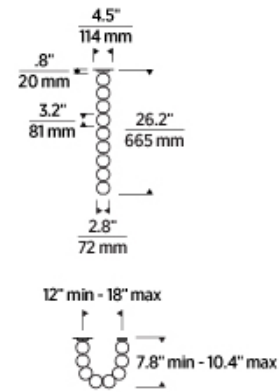

Natural Brass

LAMPING

Includes 11.2 watt, 404 total delivered lumens, 90 CRI 2700K or 3000K LED modules. Remote dimmable with most LED compatible ELV and TRIAC dimmers. 277V dimmable with 0-10V dimmers. Surface dimmable with ELV and TRIAC dimmers. Remote 120V or 277V. Surface 120V-277V. Can be installed on a sloped ceiling up to 45°.

NOTES _____

PERLE 24 PENDANT

VISUAL COMFORT & CO.

SPECIFICATIONS

PRIMARY MATERIAL	Glass
SHADE MATERIAL	Glass
NET WEIGHT	6 lbs
HEIGHT	26.2in
WIDTH	2.8in
LENGTH	2.8in
UP LIGHT / DOWN LIGHT / BOTH?	
WET LISTED	
DAMP LISTED	
DRY LISTED	
MIN. HANGING HEIGHT	26.2in
MAX HANGING HEIGHT	29.2in
TOTAL CORD LENGTH	
TOTAL STEM LENGTH	
STEM QTY	
SLOPED CEILING ADAPTABLE?	Yes 45° Max
GENERAL LISTING	ETL Listed
INCLUDES	

REMOTE CANOPY/SURFACE CANOPY/MUD PLATE

LAMPING SPECIFICATIONS

	LED LAMP	INTEGRATED LED	NON LED	NO LAMP
DELIVERED LUMENS		404		
WATTS		11.2		
MAX WATTAGE PER BULB		11.2W		
		120V ELV, TRIAC 277V 0-10V Universal 120V-277V ELV, TRIAC		
CCT		2700K 3000K		
CRI		90 CRI		
LED LIFETIME				
L70		>50000		
AVERAGE BULB HOURS				
FIELD SERVICEABLE LED				
LAMP BASE		Integrated LED		
LAMP SHAPE		Integrated LED		
LAMP INCLUDED?		True		
WARRANTY**		5 Years		