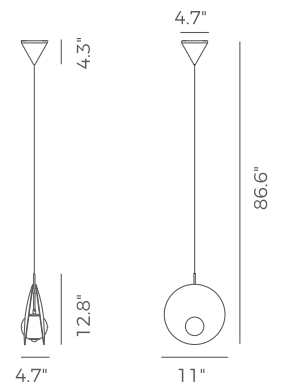

PROJECT			
DATE		TYPE	

PP121898-SAB **NEW**

PERLA

DETAILS

Material: Aluminium	Color Temp.: 3000K
Lamp Shade: Glass + Acrylic	CRI (Ra): ≥90
Finishing: Anodizing	LED Rated Life: ≈50,000 Hours
	Dimming: 100%-10%

Dimmable with ELV or TRIAC Dimmer (Not Included)

ITEM NO.	PP121898
Wattage:	13W
Voltage:	100-130V
Size:	11" x 4.7" x 135.8" OAH
Total Lumens:	1080
Delivered Lumens:	430