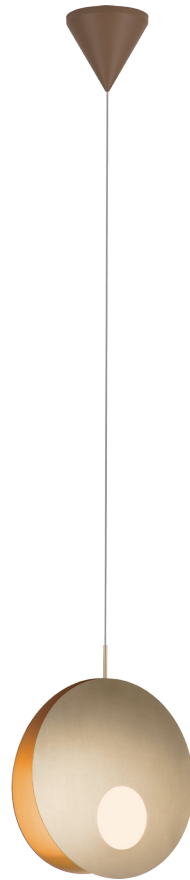

PROJECT			
DATE		TYPE	

PP121898-SAB **NEW**

PERLA

DETAILS

Material: Aluminium	Color Temp.: 3000K
Lamp Shade: Glass + Acrylic	CRI (Ra): ≥90
Finishing: Anodizing	LED Rated Life: ≈50,000 Hours
	Dimming: 100%-10%

Dimmable with ELV or TRIAC Dimmer (Not Included)

ITEM NO.	PP121898
Wattage:	13W
Voltage:	100-130V
Size:	11" x 4.7" x 135.8" OAH
Total Lumens:	1080
Delivered Lumens:	430