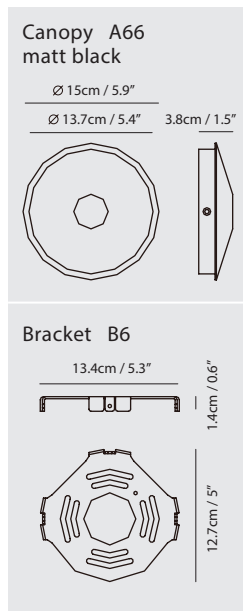

matt opal glass + matt black

matt opal glass + champagne gold

**Pensee LED Wall**

**Model**  
SG-7992WJ

**Material**  
mouth-blown glass, steel

**Light Source**  
G9 1 x 5W LED 2700K, CRI90

**Feature**  
DJ on/off switch

**Weight**  
1.1kg / 2.4lb

**Color**  
 matt opal glass + matt black  
 matt opal glass + champagne gold