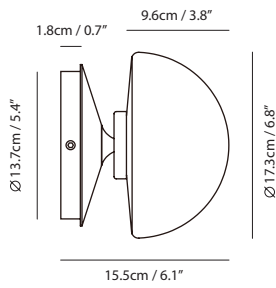

matt opal glass + matt black

matt opal glass + champagne gold

**Pensee LED Wall**

**Model**  
SG-7992WJ

**Material**  
mouth-blown glass, steel

**Light Source**  
G9 1 x 5W LED 2700K, CRI90

**Feature**  
DJ on/off switch

**Weight**  
1.1kg / 2.4lb

**Color**  
 matt opal glass + matt black  
 matt opal glass + champagne gold