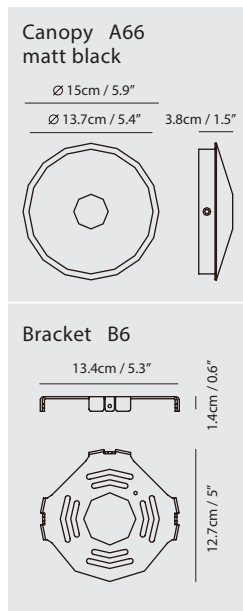

Weight
2.0kg / 4.4lb

Cord
200cm / 78.7"

Color

-  matt opal glass + matt black
-  matt opal glass + champagne gold

matt opal glass + matt black

matt opal glass + champagne gold

Pensee LED Wall

Model
SG-7992WJ

Material
mouth-blown glass, steel

Light Source
G9 1 x 5W LED 2700K, CRI90

Feature
DJ on/off switch

Weight
1.1kg / 2.4lb

Color
 matt opal glass + matt black
 matt opal glass + champagne gold