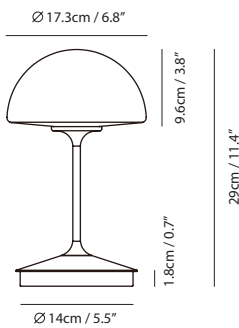

The Pensee is a refined and contemporary take on a timeless silhouette. With a classic profile and compact design, the new PENSÉE offers the best luminaire experience to date. Available both as a table lamp or wall lamp, the PENSÉE emits a calming glow of light through the handmade opal glass. Both versions feature an exclusive "DJ dimmer" base design.

By Chen, Chao Cheng 陳昭成

matt opal glass + matt black

matt opal glass + champagne gold

**Pensee LED Table**

Model
SLD-7992DJ

Material
mouth-blown glass, steel

Light Source
LED 6W 2700K CRI90 85lm

Feature
DJ dimmer switch

Weight
2.0kg / 4.4lb

Cord
200cm / 78.7"

Color

-  matt opal glass + matt black
-  matt opal glass + champagne gold

matt opal glass + matt black

matt opal glass + champagne gold

Pensee LED Wall

Model
SG-7992WJ

Material
mouth-blown glass, steel

Light Source
G9 1 x 5W LED 2700K, CRI90

Feature
DJ on/off switch

Weight
1.1kg / 2.4lb

Color
 matt opal glass + matt black
 matt opal glass + champagne gold