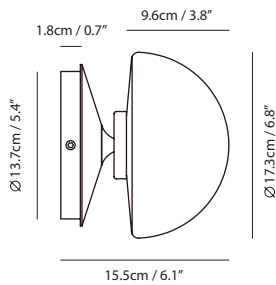

Weight
2.0kg / 4.4lb

Cord
200cm / 78.7"

Color

-  matt opal glass + matt black
-  matt opal glass + champagne gold

matt opal glass + matt black

matt opal glass + champagne gold

Pensee LED Wall

Model
SG-7992WJ

Material
mouth-blown glass, steel

Light Source
G9 1 x 5W LED 2700K, CRI90

Feature
DJ on/off switch

Weight
1.1kg / 2.4lb

Color
 matt opal glass + matt black
 matt opal glass + champagne gold