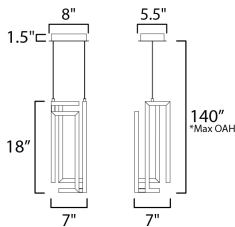

MEASUREMENTS

- DIMENSION : 7" L x 7" W x 18" H
- MAX OAH : 140" OAH
- CANOPY : 5.5" W x 1.5" H x 8" L
- HANGING WEIGHT : 5.7 lb

LAMPING

- INPUT VOLTAGE : 120V
- LUMENS : 1,840 Rated (810 Del.)
- BULB : 1 x 23W LED PCB Integrated , 23W Total
- BULB INCLUDED : (Integrated)
- DIMMABLE : Triac CL
- CRI : 90 CRI
- COLOR_TEMP : 3000K

*max overall height

FINISHES OPTION

- Black
- Gold

MATERIAL

Aluminum, Steel

RATINGS

cETLus
Dry Location

ADDITIONAL