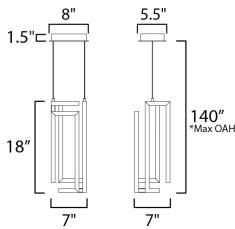

**MEASUREMENTS**

- DIMENSION : 7" L x 7" W x 18" H
- MAX OAH : 140" OAH
- CANOPY : 5.5" W x 1.5" H x 8" L
- HANGING WEIGHT : 5.7 lb

**LAMPING**

- INPUT VOLTAGE : 120V
- LUMENS : 1,840 Rated (630 Del.)
- BULB : 1 x 23W LED PCB Integrated , 23W Total
- BULB INCLUDED : (Integrated)
- DIMMABLE : Triac CL
- CRI : 90 CRI
- COLOR\_TEMP : 3000K

\*max overall height

**FINISHES OPTION**

-  Black
-  Gold

**MATERIAL**

Aluminum, Steel

**RATINGS**

cETLus  
Dry Location

**ADDITIONAL**