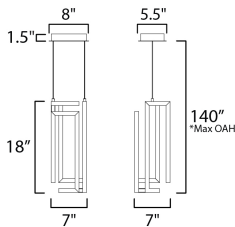

PRODUCT DESCRIPTION

A cubist work of art, the Penrose collection carefully calculates the structural form of a cube space when corners do not meet. This tracery of this shape is emphasized by its dedicated LED light source housed within aluminum channels and then cast in various directions. Available in Matte Black or Gold, this series is a feat of human engineering in design. Translating a mathematical challenge into a sculptural work of art with the function of delivering light to interior spaces.

MEASUREMENTS

DIMENSION : 7" L x 7" W x 18" H
 MAX OAH : 140" OAH
 CANOPY : 5.5" W x 1.5" H x 8" L
 HANGING WEIGHT : 5.7 lb

LAMPING

INPUT VOLTAGE : 120V
 LUMENS : 1,840 Rated (810 Del.)
 BULB : 1 x 23W LED PCB Integrated , 23W Total
 BULB INCLUDED : (Integrated)
 DIMMABLE : Triac CL
 CRI : 90 CRI
 COLOR_TEMP : 3000K

*max overall height

FINISHES OPTION

- Black (BK)
- Gold (GLD)

MATERIAL

Aluminum, Steel

RATINGS

cETLus
 Dry Location

ADDITIONAL