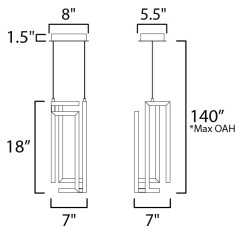

PRODUCT DESCRIPTION

A cubist work of art, the Penrose collection carefully calculates the structural form of a cube space when corners do not meet. This tracery of this shape is emphasized by its dedicated LED light source housed within aluminum channels and then cast in various directions. Available in Matte Black or Gold, this series is a feat of human engineering in design. Translating a mathematical challenge into a sculptural work of art with the function of delivering light to interior spaces.

MEASUREMENTS

DIMENSION : 7" L x 7" W x 18" H
 MAX OAH : 140" OAH
 CANOPY : 5.5" W x 1.5" H x 8" L
 HANGING WEIGHT : 5.7 lb

LAMPING

INPUT VOLTAGE : 120V
 LUMENS : 1,840 Rated (630 Del.)
 BULB : 1 x 23W LED PCB Integrated , 23W Total
 BULB INCLUDED : (Integrated)
 DIMMABLE : Triac CL
 CRI : 90 CRI
 COLOR_TEMP : 3000K

*max overall height

FINISHES OPTION

- Black (BK)
- Gold (GLD)

MATERIAL

Aluminum, Steel

RATINGS

cETLus
 Dry Location

ADDITIONAL