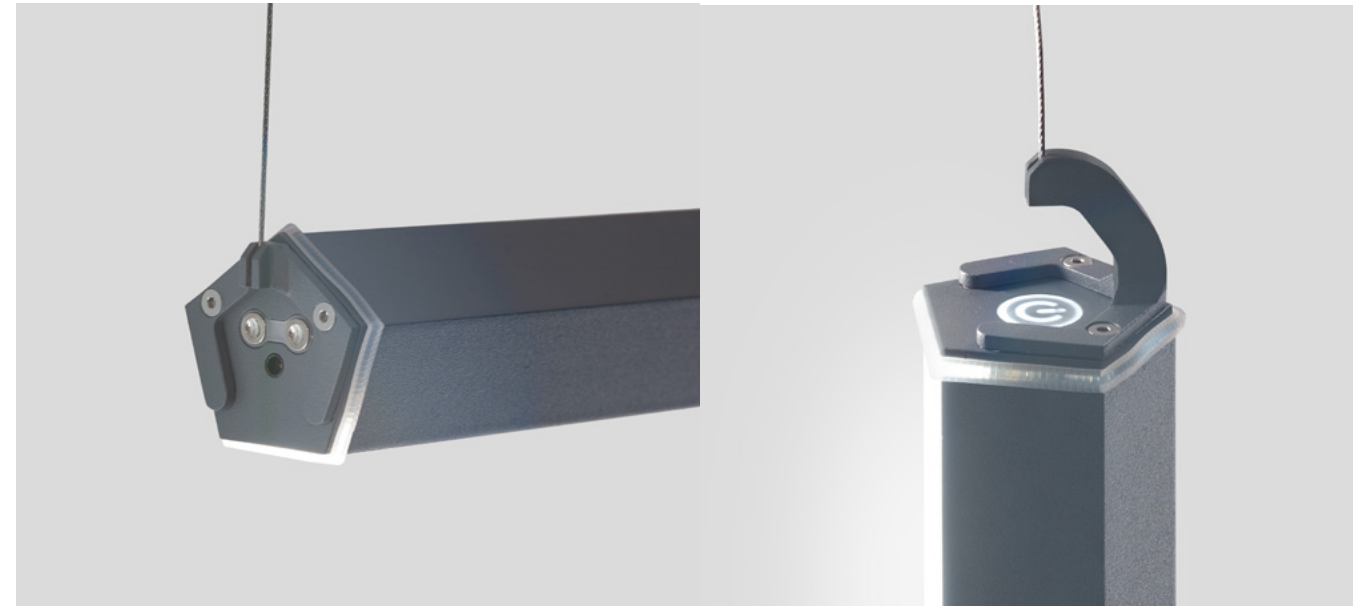

Horizontal Suspension Supports

Horizontal Suspension Supports (Pair)

WHITE: LD0812B3
RUST: LD0812R3
GRAPHITE: LD0812G3
$45