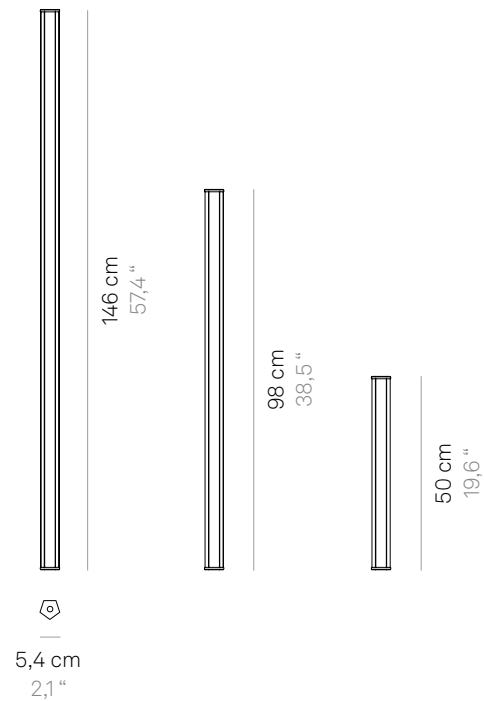

Table Bases

PAGE 5

Horizontal Wall Brackets

Vertical Wall Bracket

PAGE 6 & 7

Vertical Suspension Kit

Horizontal Suspension Kit

PAGE 8 & 9

Lighting Module

Three Sizes · Three Finishes · Three Color Temperatures · Four-Step Dimming

- Painted extruded aluminum fixture
- Satin opal polycarbonate diffuser
- Suitable for outdoor and indoor use (IP65)
- Impact resistance (IK07) and salt spray resistance (1500h)
- Rechargeable and replaceable lithium battery packs
- Battery lasts 8 - 58 hours, depending on the luminous flux setting.
- Rechargeable with a 3.5/1.3 connector, or by contact (when used with the charging base)
- Recharging times at 3.16A: 6/9/12 h (for small/medium/large size respectively)

MODEL TECHNICAL DATA FINISHES / ITEM CODE

Small Pencil Module
without Charging Plug
\$279

LED DIMMER | 6W
530-590-680lm
2700-3150-4000K
IP65 | CRI>90
100-240V | 50-60Hz
19Vdc max 2,5A

White **LD0800B3** Rust **LD0800R3** Graphite **LD0800G3**