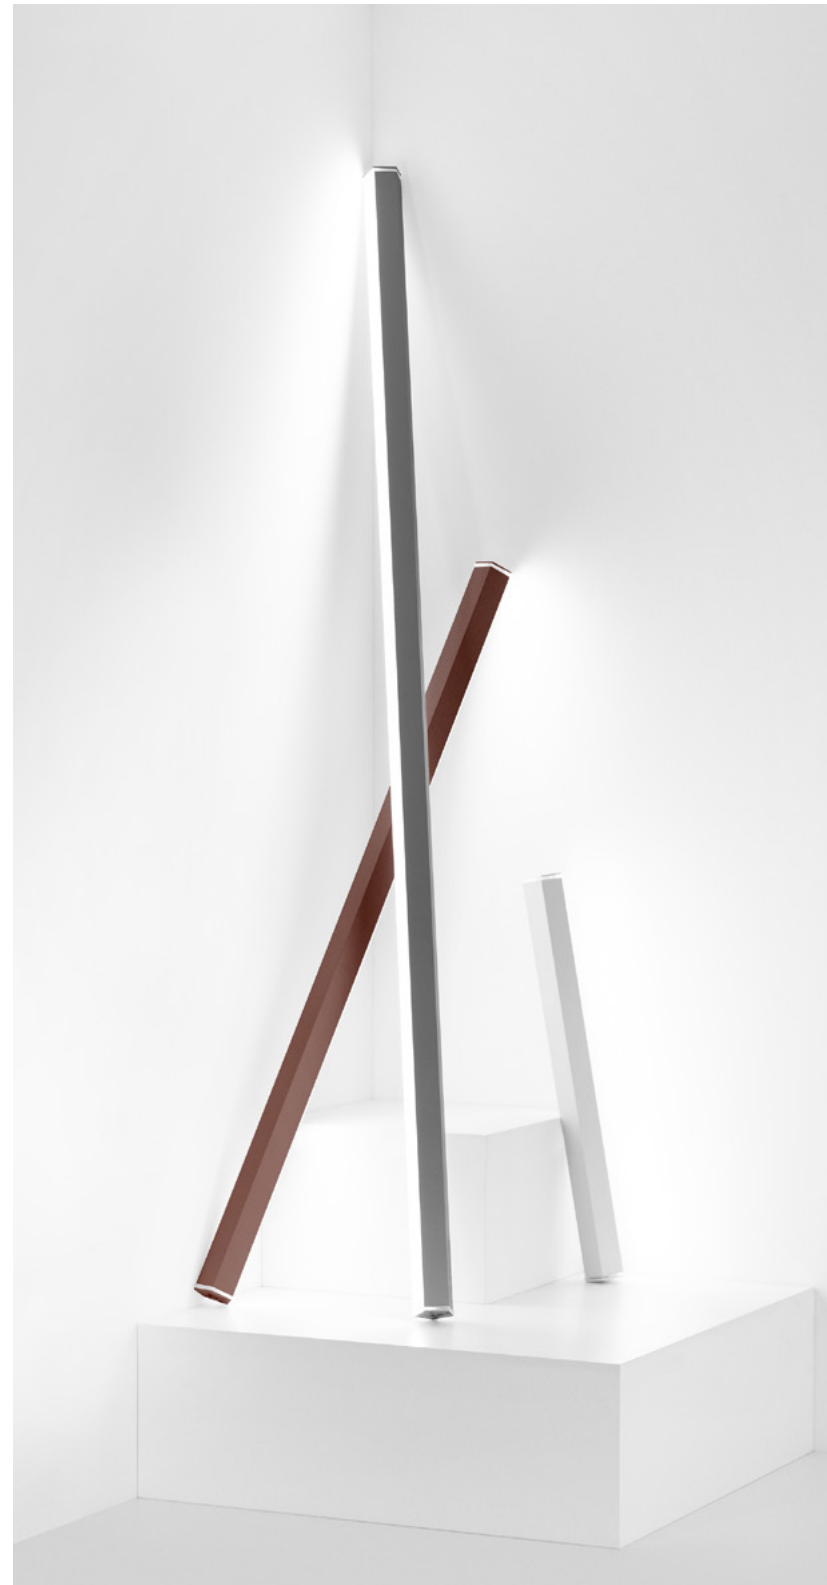

Light Where You Want It™

PENCIL™

LINEAR CORDLESS LIGHTING

Lighting Module

PAGE 2

Docking Station

Rotating Docking Station

PAGE 4 & 5

Table Bases

PAGE 5

Horizontal Wall Brackets

Vertical Wall Bracket

PAGE 6 & 7

Vertical Suspension Kit

Horizontal Suspension Kit

PAGE 8 & 9

Lighting Module

Three Sizes · Three Finishes · Three Color Temperatures · Four-Step Dimming

- Painted extruded aluminum fixture
- Satin opal polycarbonate diffuser
- Suitable for outdoor and indoor use (IP65)
- Impact resistance (IK07) and salt spray resistance (1500h)
- Rechargeable and replaceable lithium battery packs
- Battery lasts 8 - 58 hours, depending on the luminous flux setting.
- Rechargeable with a 3.5/1.3 connector, or by contact (when used with the charging base)
- Recharging times at 3.16A: 6/9/12 h (for small/medium/large size respectively)