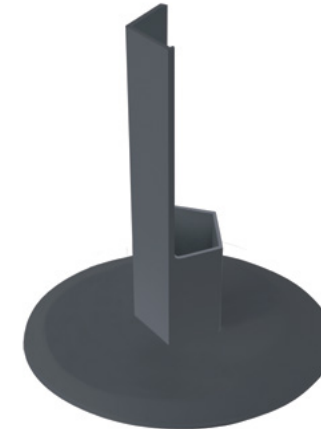

Lighting Module

Three Sizes · Three Finishes · Three Color Temperatures · Four-Step Dimming

- Painted extruded aluminum fixture
- Satin opal polycarbonate diffuser
- Suitable for outdoor and indoor use (IP65)
- Impact resistance (IK07) and salt spray resistance (1500h)
- Rechargeable and replaceable lithium battery packs
- Battery lasts 8 - 58 hours, depending on the luminous flux setting.
- Rechargeable with a 3.5/1.3 connector, or by contact (when used with the charging base)
- Recharging times at 3.16A: 6/9/12 h (for small/medium/large size respectively)

CHARGING PLUG ONLY

TECHNICAL DATA / ITEM CODE / PRICE

Charger with a 3.5/1.3 connector

48W | 100-240V
50-60Hz | 19Vdc max 2,5A
LD0800CS
\$49

Docking Station

The LD0810 Docking Station charges the Pencil Module when connected to the Charging Plug.

Docking Station **Only**

WHITE: LD0810B3
RUST: LD0810R3
GRAPHITE: LD0810G3
\$129

COMPLETE KIT
Pencil Module with
Docking Station
and Charging Plug

Small (19.6")
WHITE: LD0800-DS-B3
RUST: LD0800-DS-R3
GRAPHITE: LD0800-DS-G3
\$457