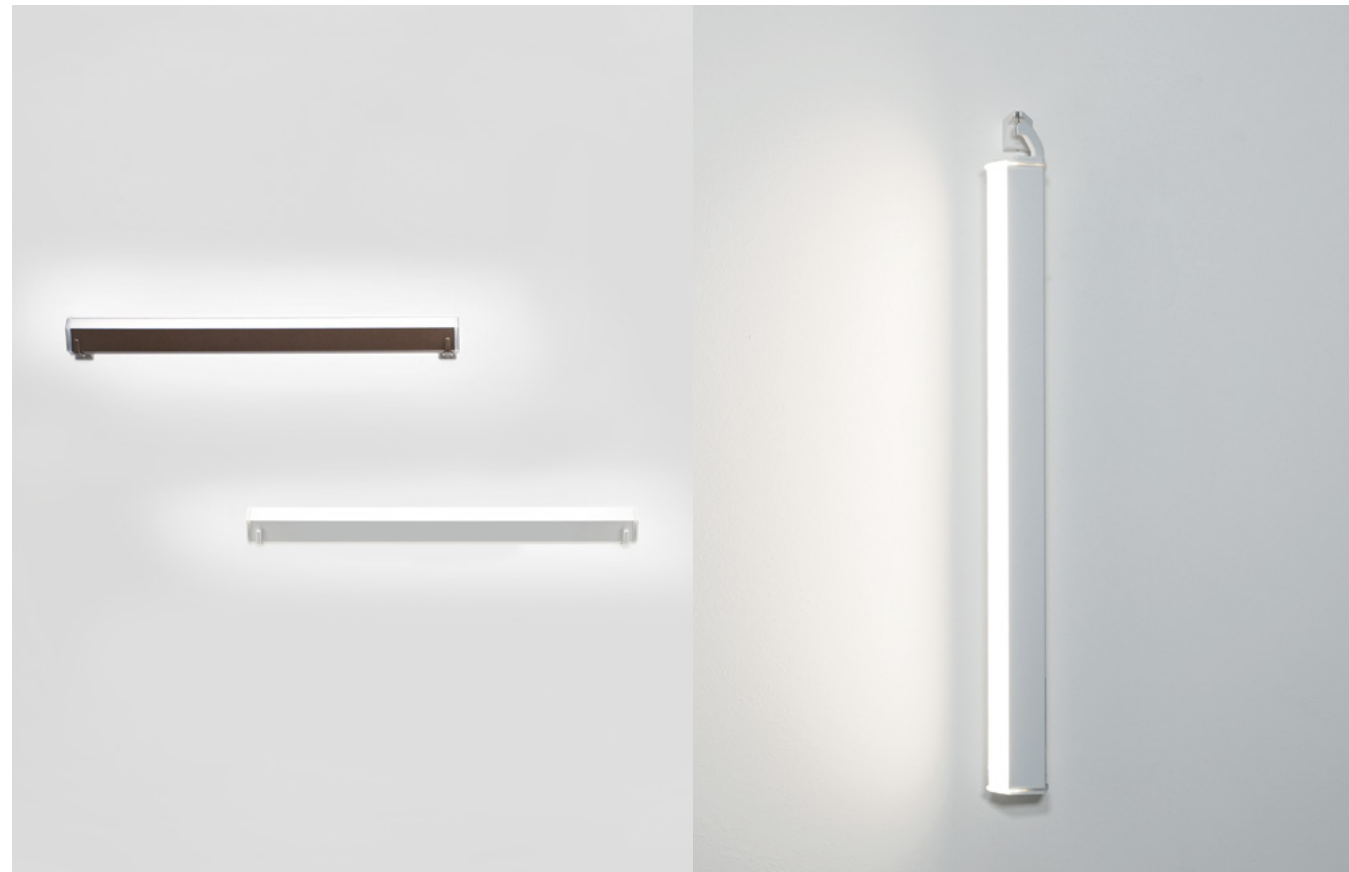

COMPLETE KIT

Module and Horizontal Wall Brackets **and** Charging Plug

Small (19.6")

WHITE: LD0800-HW-B3
RUST: LD0800-HW-R3
GRAPHITE: LD0800-HW-G3
$347

Medium (38.5")

WHITE: LD0801-HW-B3
RUST: LD0801-HW-R3
GRAPHITE: LD0801-HW-G3
$467

Large (57.4")

WHITE: LD0802-HW-B3
RUST: LD0802-HW-R3
GRAPHITE: LD0802-HW-G3
$617