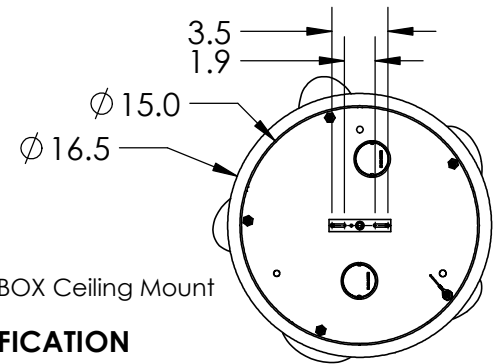

All dimensions are shown in inches unless otherwise stated.

Mounting Method: J-BOX Ceiling Mount

**PRODUCT DESCRIPTION**

A versatile lighting solution ideal for a wide range of contemporary and modern spaces, this round multi-port design features 5 Pebble pendants suspended from a round canopy. Offered in 2,700k and 3,000K CCT and a selection of metallic finishes.

**PRODUCT SPECIFICATION**

Construction: Aluminum Body, Cast Glass and Braided Cord

Finish Options: BB CS FB GB GP MB BS NB

Glass Options: Clear Cast Glass

Suspension Method: Ceiling Mount

Weight(lbs.): 34

UL Rating: Indoor/Dry

Top Diffuser: Closed Metal

Bottom Diffuser: Closed Glass

Light Source: LED

Electrical Qty: 5

Wattage (Watts):26

Voltage (Volts): 120

Source Lumens: 2101

Dimming: Forward/Reverse Phase

This product may use mixed materials (steel and aluminum) in its construction. Transparent finishes may vary between steel and aluminum.

All Hammerton fixtures are handcrafted by artisans. Subtle imperfections reflect the mark of the artisan and should be expected in any handcrafted product. Dimensions may vary up to 7/8".