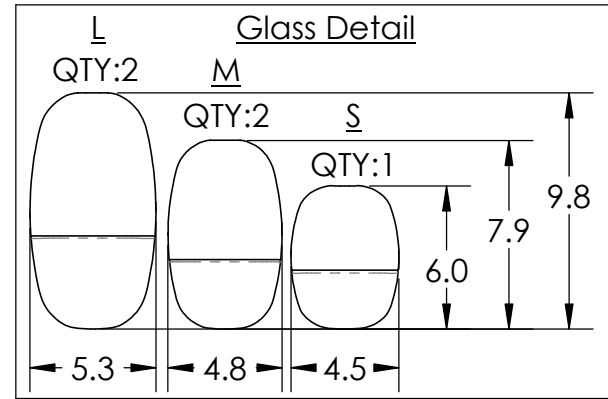

All dimensions are shown in inches unless otherwise stated.

Mounting Method: J-BOX Ceiling Mount

**PRODUCT DESCRIPTION**

A versatile lighting solution ideal for a wide range of contemporary and modern spaces, this round multi-port design features 5 Pebble pendants suspended from a round canopy. Offered in 2,700k and 3,000K CCT and a selection of metallic finishes.

**PRODUCT SPECIFICATION**

Construction: Aluminum Body, Cast Glass and Braided Cord

Finish Options: BB CS FB GB GP MB BS NB

Glass Options: Clear Cast Glass

Suspension Method: Ceiling Mount

Weight(lbs.): 34

UL Rating: Indoor/Dry

Top Diffuser: Closed Metal

Bottom Diffuser: Closed Glass

Light Source: LED

Electrical Qty: 5

Wattage (Watts):26

Voltage (Volts): 120

Source Lumens: 2101

Dimming: Forward/Reverse Phase

This product may use mixed materials (steel and aluminum) in its construction. Transparent finishes may vary between steel and aluminum.

All Hammerton fixtures are handcrafted by artisans. Subtle imperfections reflect the mark of the artisan and should be expected in any handcrafted product. Dimensions may vary up to 7/8".