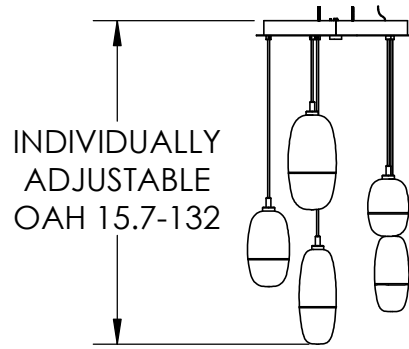

All dimensions are shown in inches unless otherwise stated.

Mounting Method: J-BOX Ceiling Mount

**PRODUCT DESCRIPTION**

A versatile lighting solution ideal for a wide range of contemporary and modern spaces, this round multi-port design features 5 Pebble pendants suspended from a round canopy. Offered in 2,700k and 3,000K CCT and a selection of metallic finishes.

**PRODUCT SPECIFICATION**

Construction: Aluminum Body, Cast Glass and Braided Cord

Finish Options: BB CS FB GB GP MB BS NB

Glass Options: Clear Cast Glass

Suspension Method: Ceiling Mount

Weight(lbs.): 34

UL Rating: Indoor/Dry

Top Diffuser: Closed Metal

Bottom Diffuser: Closed Glass

Light Source: LED

Electrical Qty: 5

Wattage (Watts):26

Voltage (Volts): 120

Source Lumens: 2101

Dimming: Forward/Reverse Phase

This product may use mixed materials (steel and aluminum) in its construction. Transparent finishes may vary between steel and aluminum.

All Hammerton fixtures are handcrafted by artisans. Subtle imperfections reflect the mark of the artisan and should be expected in any handcrafted product. Dimensions may vary up to 7/8".