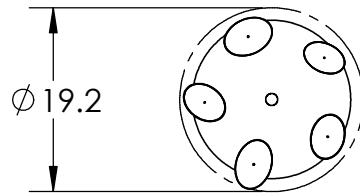

All dimensions are shown in inches unless otherwise stated.

Mounting Method: J-BOX Ceiling Mount

**PRODUCT DESCRIPTION**

A versatile lighting solution ideal for a wide range of contemporary and modern spaces, this round multi-port design features 5 Pebble pendants suspended from a round canopy. Offered in 2,700k and 3,000K CCT and a selection of metallic finishes.

**PRODUCT SPECIFICATION**

Construction: Aluminum Body, Cast Glass and Braided Cord

Finish Options: BB CS FB GB GP MB BS NB

Glass Options: Clear Cast Glass

Suspension Method: Ceiling Mount

Weight(lbs.): 34

UL Rating: Indoor/Dry

Top Diffuser: Closed Metal

Bottom Diffuser: Closed Glass

Light Source: LED

Electrical Qty: 5

Wattage (Watts):26

Voltage (Volts): 120

Source Lumens: 2101

Dimming: Forward/Reverse Phase