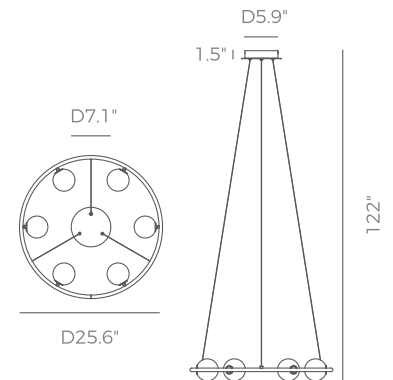

PEARL

DETAILS

Materials:
Steel

Lamp Shade:
Glass

Finishes:
Plating +
Spray Painting

Color Temp.: 3000K

CRI (Ra): ≥90

LED Rated Life: ≈50,000 Hours

Dimming: 100% - 10%

Dimmable with ELV or TRIAC Dimmer (Not Included)

ITEM NO.	PP121563
Wattage:	22W
Voltage:	100-120V
Size:	D25.6" x 122" OAH
Total Lumens:	2000 lm
Delivered Lumens:	1000 lm