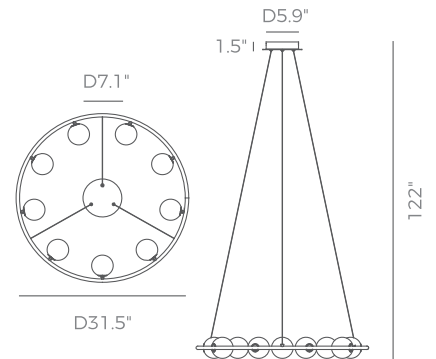

PROJECT			
DATE		TYPE	

PP121564-PB

PEARL

DETAILS

Materials:
Steel

Lamp Shade:
Glass

Finishes:
Plating +
Spray Painting

Color Temp.: 3000K

CRI (Ra): ≥90

LED Rated Life: ≈50,000 Hours

Dimming: 100% - 10%

Dimmable with ELV or TRIAC Dimmer (Not Included)

ITEM NO.	PP121564
Wattage:	33W
Voltage:	100-120V
Size:	D31.5"x 122"OAH
Total Lumens:	3000 lm
Delivered Lumens:	1500 lm