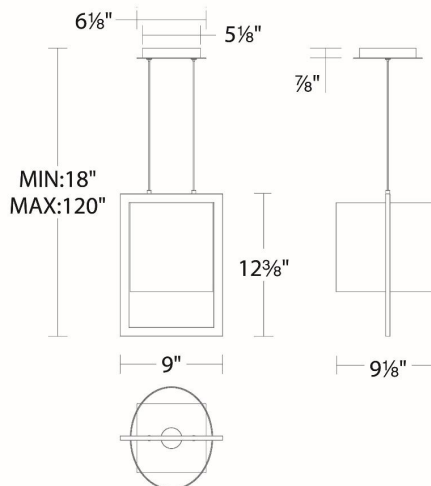

Example: **PD-33312-BK**

For custom requests please contact customs@waclighting.com

DESCRIPTION

An inside-out design. Sleek lines encase soft fabric and glowing light.

FEATURES

- Low profile, adjustable powered aircraft cables for an ultra-clean look
- Slide-on square canopy with minimal hardware
- May be mounted on a sloped ceiling
- Driver concealed within the canopy
- 5 year warranty

REPLACEMENT PARTS

RPL-SHA-33312 - Fabric Shade

FINISHES:

LINE DRAWING:

PD-33312