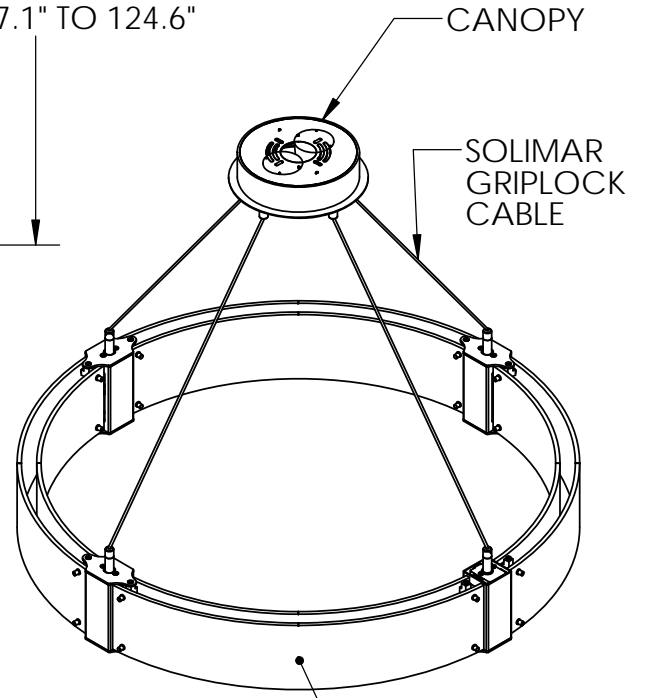

Collection: PARALLEL

Product #: CHB0042-33

OAH ADJUSTABLE
VIA CABLE SUSPENSION
FROM 17.1" TO 124.6"

CANOPY

SOLIMAR
GRIPLOCK
CABLE

TEXTURED GLASS

FROSTED ACRYLIC DIFFUSERS

DOWNLIGHT (x4)

All dimensions are in inches unless stated otherwise

Visit hammertonstudio.com for product options and specifications.

4/19/2022 ©

Mounting Packet: T	Weight(lbs.): 30	Electrical Type: LED	CCT: 2700/3000 K
UL Location: DRY	Elec. Qty: 12	Wattage: 32	Voltage: 120
Finish: SEE WEB SITE FOR OPTIONS	Source Lumens:	Side: 1865	Down: 933
Top Diffuser: CLOSED	Forward/Reverse Phase Dimmable To 1%		
Bottom Diffuser: FROSTED GLASS	CRI: 93+	Power Factor: >0.9	
All fixtures created by Hammerton are handcrafted by artisans. Dimensions may vary up to 7/8".			
© Copyright 2021. All rights in design, detail or invention of this drawing are reserved as the property of Hammerton. Any imitation or adaptation without written consent is strictly prohibited.			
Hammerton Inc. 217 Wright Brothers Dr. Salt Lake City, UT 84116 (801)973-8095			

Mounting Detail

MOUNTS DIRECTLY TO J-BOX