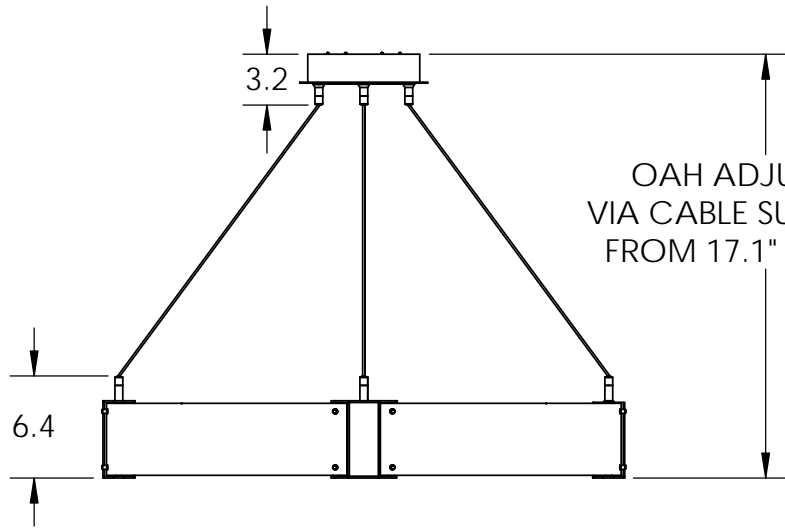

Collection: PARALLEL

Product #: CHB0042-33

OAH ADJUSTABLE
VIA CABLE SUSPENSION
FROM 17.1" TO 124.6"

CANOPY

SOLIMAR
GRIPLOCK
CABLE

TEXTURED GLASS

FROSTED ACRYLIC DIFFUSERS

DOWNLIGHT (x4)

All dimensions are in inches unless stated otherwise

Visit hammertonstudio.com for product options and specifications.

4/19/2022 ©

Mounting Packet: T	Weight(lbs.): 30	Electrical Type: LED	CCT: 2700/3000 K
UL Location: DRY	Elec. Qty: 12	Wattage: 32	Voltage: 120
Finish: SEE WEB SITE FOR OPTIONS	Source Lumens:	Side: 1865	Down: 933
Top Diffuser: CLOSED	Forward/Reverse Phase Dimmable To 1%		
Bottom Diffuser: FROSTED GLASS	CRI: 93+	Power Factor: >0.9	
All fixtures created by Hammerton are handcrafted by artisans. Dimensions may vary up to 7/8".			
© Copyright 2021. All rights in design, detail or invention of this drawing are reserved as the property of Hammerton. Any imitation or adaptation without written consent is strictly prohibited.			
Hammerton Inc. 217 Wright Brothers Dr. Salt Lake City, UT 84116 (801)973-8095			

Mounting Detail

MOUNTS DIRECTLY TO J-BOX