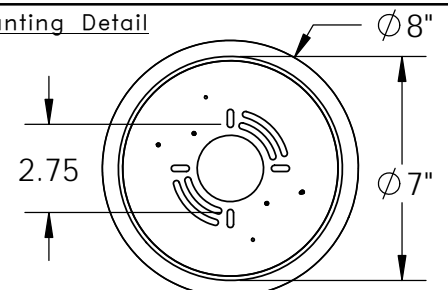

Mounting Detail

MOUNTS DIRECTLY TO J-BOX