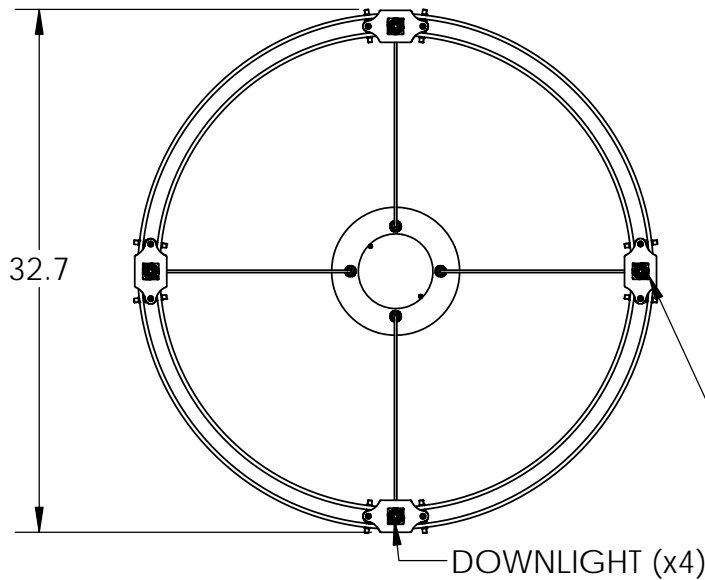

Collection: PARALLEL

Product #: CHB0042-33

OAH ADJUSTABLE
VIA CABLE SUSPENSION
FROM 17.1" TO 124.6"

CANOPY

SOLIMAR
GRIPLOCK
CABLE

TEXTURED GLASS

FROSTED ACRYLIC DIFFUSERS

DOWNLIGHT (x4)

All dimensions are in inches unless stated otherwise

Visit hammertonstudio.com for product options and specifications.

4/19/2022 ©

Mounting Packet: T	Weight(lbs.): 30	Electrical Type: LED	CCT: 2700/3000 K
UL Location: DRY	Elec. Qty: 12	Wattage: 32	Voltage: 120
Finish: SEE WEB SITE FOR OPTIONS	Source Lumens:	Side: 1865	Down: 933
Top Diffuser: CLOSED	Forward/Reverse Phase Dimmable To 1%		
Bottom Diffuser: FROSTED GLASS	CRI: 93+	Power Factor: >0.9	
All fixtures created by Hammerton are handcrafted by artisans. Dimensions may vary up to 7/8".			
© Copyright 2021. All rights in design, detail or invention of this drawing are reserved as the property of Hammerton. Any imitation or adaptation without written consent is strictly prohibited.			
Hammerton Inc. 217 Wright Brothers Dr. Salt Lake City, UT 84116 (801)973-8095			

Mounting Detail

MOUNTS DIRECTLY TO J-BOX