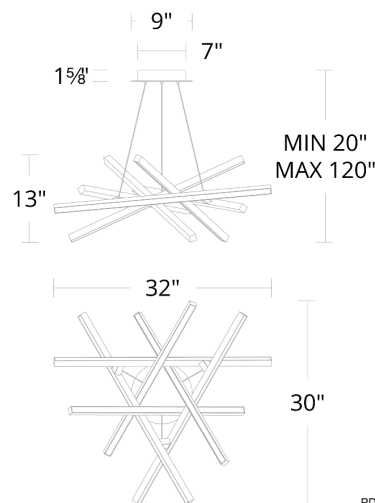

### SPECIFICATIONS

Color Temp:	3000K
Input:	120-277V,50/60Hz
CRI:	90
Dimming:	ELV: 100-5% , 0-10V: 100-5%, TRIAC: 100-5%
Rated Life:	50000 Hours
Standards:	ETL, cETL Damp Location Listed
Construction:	Extruded aluminum frame with PC diffuser

### LINE DRAWING:

PD-73134