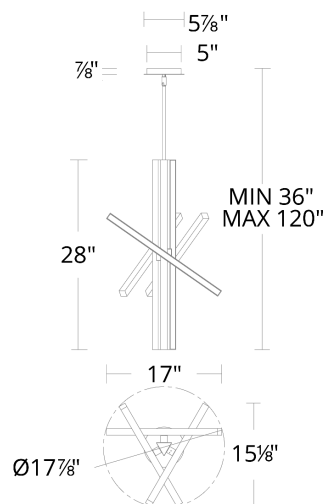

FEATURES

- Rotatable arms for desired look
- Three 12" and one 6" downrods included (additional downrods available)
- Spin-on round canopy with minimal hardware
- May be mounted on a sloped ceiling
- Patented design
- Driver concealed within the canopy
- 5 Year warranty

SPECIFICATIONS

Color Temp:	3000K
Input:	120/277V,50/60Hz
CRI:	90
Dimming:	ELV: 100-5% ,TRIAC: 100-10%
Rated Life:	50000 Hours
Standards:	ETL, cETL Damp Location Listed
Construction:	Extruded aluminum frame with PC diffuser

REPLACEMENT PARTS

- RPL-ROD-IN06-BK-01 - 6" rod
- RPL-ROD-IN12-BK-01 - 12" rod

FINISHES:

Black

LINE DRAWING:

PD-73128