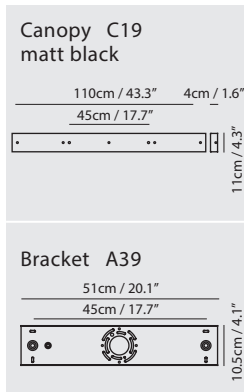

layered copper glass + copper cap

layered gold glass + champagne gold cap

layered chrome glass + chrome cap

PAOPAO Pendant PL5

Model
SLD-1013PL5

Material
metal, mouth-blown glass w/
vacuum plating, aluminum

Light Source
LED 5 x 5W 2700K CRI 95 1010lm

Driver
built-in dimmable driver
(Triac dimming)

Weight
4.3kg / 9.5lb

- Color**
- layered copper glass + copper cap
 - layered gold glass + champagne gold cap
 - layered chrome glass + chrome cap