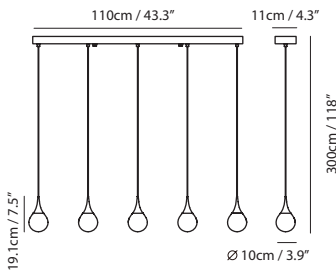

layered copper glass + copper cap

layered gold glass + champagne gold cap

layered chrome glass + chrome cap

PAOPAO Pendant PL5

Model
SLD-1013PL5

Material
metal, mouth-blown glass w/
vacuum plating, aluminum

Light Source
LED 5 x 5W 2700K CRI 95 1010lm

Driver
built-in dimmable driver
(Triac dimming)

Weight
4.3kg / 9.5lb

- Color**
- layered copper glass + copper cap
 - layered gold glass + champagne gold cap
 - layered chrome glass + chrome cap