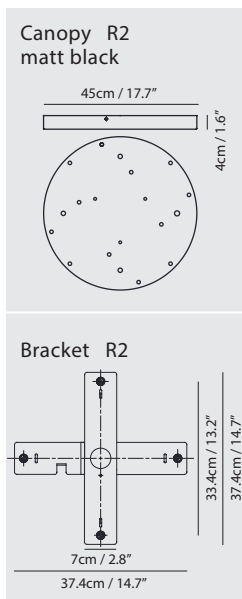

layered copper glass + copper cap

layered gold glass + champagne gold cap

layered chrome glass + chrome cap

**PAOPAO Pendant P12**

**Model**  
SLD-1013P12

**Material**  
metal, mouth-blown glass w/  
vacuum plating, aluminum

**Light Source**  
LED 12 x 5W 2700K CRI 95 2250lm

**Driver**  
built-in dimmable driver  
(Triac dimming)

**Weight**  
10.4kg / 23lb

**Color**

- layered copper glass + copper cap
- layered gold glass + champagne gold cap
- layered chrome glass + chrome cap

**PAOPAO Pendant PC12**

**Model**  
SLD-1013PC12

**Material**  
metal, mouth-blown glass w/  
vacuum plating, aluminum

**Light Source**  
LED 12 x 5W 2700K CRI 95 2250lm

**Driver**  
built-in dimmable driver  
(Triac dimming)

**Weight**  
11.3kg / 24.9lb

**Color**

- layered copper glass + copper cap
- layered gold glass + champagne gold cap
- layered chrome glass + chrome cap