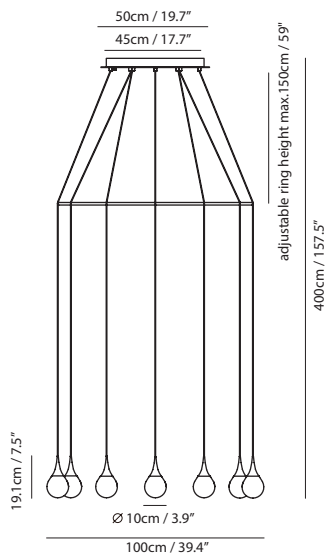

layered copper glass + copper cap

layered gold glass + champagne gold cap

layered chrome glass + chrome cap

**PAOPAO Pendant P12**

**Model**  
SLD-1013P12

**Material**  
metal, mouth-blown glass w/  
vacuum plating, aluminum

**Light Source**  
LED 12 x 5W 2700K CRI 95 2250lm

**Driver**  
built-in dimmable driver  
(Triac dimming)

**Weight**  
10.4kg / 23lb

**Color**

- layered copper glass + copper cap
- layered gold glass + champagne gold cap
- layered chrome glass + chrome cap

**PAOPAO Pendant PC12**

**Model**  
SLD-1013PC12

**Material**  
metal, mouth-blown glass w/  
vacuum plating, aluminum

**Light Source**  
LED 12 x 5W 2700K CRI 95 2250lm

**Driver**  
built-in dimmable driver  
(Triac dimming)

**Weight**  
11.3kg / 24.9lb

**Color**

- layered copper glass + copper cap
- layered gold glass + champagne gold cap
- layered chrome glass + chrome cap