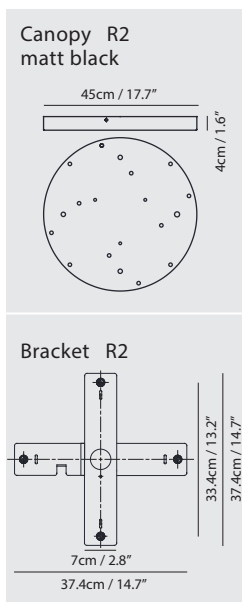

layered copper glass + copper cap

layered gold glass + champagne gold cap

layered chrome glass + chrome cap

**PAOPAO Pendant P12**

**Model**  
SLD-1013P12

**Material**  
metal, mouth-blown glass w/  
vacuum plating, aluminum

**Light Source**  
LED 12 x 5W 2700K CRI 95 2250lm

**Driver**  
built-in dimmable driver  
(Triac dimming)

**Weight**  
10.4kg / 23lb

**Color**

- layered copper glass + copper cap
- layered gold glass + champagne gold cap
- layered chrome glass + chrome cap

**PAOPAO Pendant PC12**

**Model**  
SLD-1013PC12

**Material**  
metal, mouth-blown glass w/  
vacuum plating, aluminum

**Light Source**  
LED 12 x 5W 2700K CRI 95 2250lm

**Driver**  
built-in dimmable driver  
(Triac dimming)

**Weight**  
11.3kg / 24.9lb

**Color**

- layered copper glass + copper cap
- layered gold glass + champagne gold cap
- layered chrome glass + chrome cap