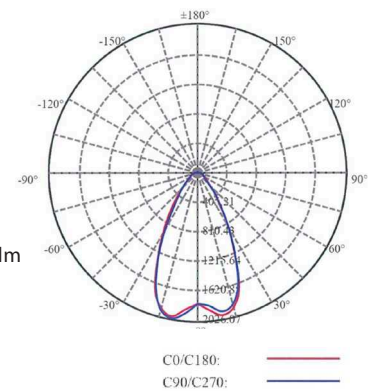

layered copper glass + copper cap

layered gold glass + champagne gold cap

layered chrome glass + chrome cap

**PAOPAO Pendant P12**

**Model**  
SLD-1013P12

**Material**  
metal, mouth-blown glass w/  
vacuum plating, aluminum

**Light Source**  
LED 12 x 5W 2700K CRI 95 2250lm

**Driver**  
built-in dimmable driver  
(Triac dimming)

**Weight**  
10.4kg / 23lb

**Color**

- layered copper glass + copper cap
- layered gold glass + champagne gold cap
- layered chrome glass + chrome cap

**Weight**  
11.3kg / 24.9lb

**Color**

- layered copper glass + copper cap
- layered gold glass + champagne gold cap
- layered chrome glass + chrome cap