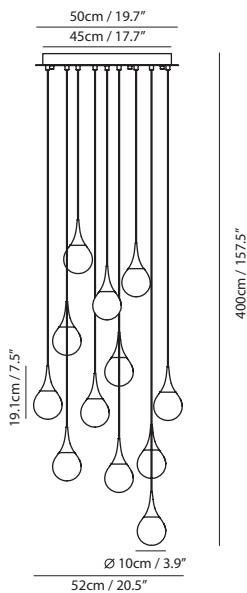

layered copper glass + copper cap

layered gold glass + champagne gold cap

layered chrome glass + chrome cap

**PAOPAO Pendant P12**

**Model**  
SLD-1013P12

**Material**  
metal, mouth-blown glass w/  
vacuum plating, aluminum

**Light Source**  
LED 12 x 5W 2700K CRI 95 2250lm

**Driver**  
built-in dimmable driver  
(Triac dimming)

**Weight**  
10.4kg / 23lb

**Color**

- layered copper glass + copper cap
- layered gold glass + champagne gold cap
- layered chrome glass + chrome cap

**PAOPAO Pendant PC12**

**Model**  
SLD-1013PC12

**Material**  
metal, mouth-blown glass w/  
vacuum plating, aluminum

**Light Source**  
LED 12 x 5W 2700K CRI 95 2250lm

**Driver**  
built-in dimmable driver  
(Triac dimming)

**Weight**  
11.3kg / 24.9lb

**Color**

- layered copper glass + copper cap
- layered gold glass + champagne gold cap
- layered chrome glass + chrome cap