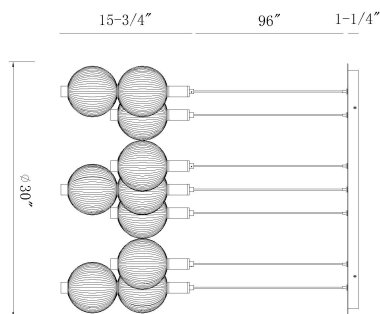

PALMAS, 7-LIGHT 30IN INTEGRATED LED MULTI DROP CHANDELIER

PRODUCT DETAILS

No.	:	47191-020
Product Color	:	POLISHED NICKEL
Product Material	:	NICKEL
Shade / Accent Colour	:	OPAL
Shade / Accent Material	:	GLASS
Width	:	29.5"
Diameter	:	24"
Height	:	16"
Weight	:	46.2LBS
Shade Diameter	:	6"

LIGHT SOURCE DETAILS

Light Source Type	:	INTEGRATED LED
Total Wattage	:	90W
Delivered Lumens	:	5260LM
Kelvin	:	3000K
CRI	:	90
Dimmable	:	YES

OPTIONS AVAILABLE

ITEM NO.	FINISH	SHADE
47191-013	GOLD	SMOKE
47191-020	POLISHED NICKEL	OPAL

TECHNICAL DETAILS

Hanging Support Type	:	AIRCRAFT CABLE
Canopy / Backplate Height	:	1.25"
Canopy / Backplate Dia.	:	20"
IP Rating	:	IP22
Title 24	:	YES
Beam Angle	:	360

PROJECT INFORMATION

 Job Name: Date: Type: