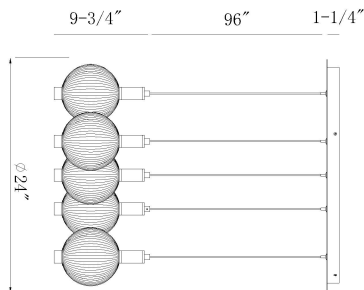

PALMAS, 5-LIGHT 24IN INTEGRATED LED MULTI DROP CHANDELIER

PRODUCT DETAILS

No.	:	47208-025
Product Color	:	POLISHED NICKEL
Product Material	:	NICKEL
Shade / Accent Colour	:	OPAL
Shade / Accent Material	:	GLASS
Diameter	:	24"
Height	:	10"
Weight	:	27.3LBS
Shade Height	:	6"
Shade Diameter	:	6"

LIGHT SOURCE DETAILS

Light Source Type	:	INTEGRATED LED
Total Wattage	:	54.6W
Delivered Lumens	:	3655LM
Kelvin	:	3000K
CRI	:	90
Dimmable	:	YES

OPTIONS AVAILABLE

ITEM NO.	FINISH	SHADE
47208-018	GOLD	SMOKE
47208-025	POLISHED NICKEL	OPAL

TECHNICAL DETAILS

Hanging Support Type	:	AIRCRAFT CABLE
Canopy / Backplate Height	:	1.25"
Canopy / Backplate Dia.	:	24"
IP Rating	:	IP22
Title 24	:	YES
Beam Angle	:	360

PROJECT INFORMATION

Job Name: Date: Type: