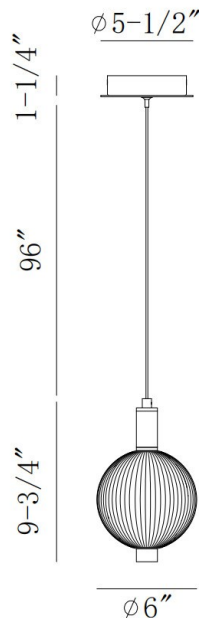

PALMAS, 10IN INTEGRATED LED MINI PENDANT

PRODUCT DETAILS

No.	:	47189-027
Product Color	:	POLISHED NICKEL
Product Material	:	NICKEL
Shade / Accent Colour	:	OPAL
Shade / Accent Material	:	GLASS
Width	:	6"
Diameter	:	6"
Height	:	10"
Weight	:	2.5LBS
Shade Diameter	:	6"

LIGHT SOURCE DETAILS

Light Source Type	:	INTEGRATED LED
Total Wattage	:	12.2W
Delivered Lumens	:	737LM
Kelvin	:	3000K
CRI	:	90
Dimmable	:	YES

OPTIONS AVAILABLE

ITEM NO.	FINISH	SHADE
47189-010	GOLD	SMOKE
47189-027	POLISHED NICKEL	OPAL

TECHNICAL DETAILS

Hanging Support Type	:	AIRCRAFT CABLE
Canopy / Backplate Height	:	1.25"
Canopy / Backplate Dia.	:	5"
IP Rating	:	IP22
Title 24	:	YES
Beam Angle	:	360

PROJECT INFORMATION

 Job Name: Date: Type: