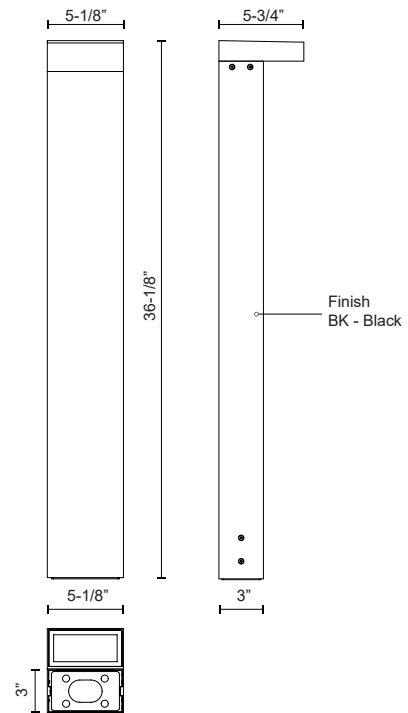

EVANS EB45636-UNV

BOLLARDS

PROJECT

SPECIFICATION DETAILS

Fixture Dimensions	L5-1/8" x W5-3/4" x H36-1/8"
Light Source	LED with DC Driver
Wattage	24W
Total Lumens	2040lm
Delivered Lumens	1270lm
Voltage	120-277V
Color Temperature	3000K
CRI (Ra)	90CRI
Optional Color Temps	2700K - 5000K Available, Minimum Order Quantities Apply
LED Rated Life	50,000 hours
Dimming	100% - 10%, TRIAC or ELV Dimmer (Not Included)
Diffuser Details	Clear Acrylic TIR Optical Array
Location	Wet, IP65
Illumination Direction	T2 ILLUMINATION
Material	Heavy Cast Aluminum

* For custom options, consult factory for details.

* For warranty information, please visit www.kuzcolighting.com/warranty

DESCRIPTION

Meet Evans, the epitome of contemporary outdoor lighting. Our Evans bollard fixture series combines sleek, modern design with integrated LED path-facing lighting, making it the ideal choice for illuminating your outdoor spaces in style. Crafted in a sophisticated matte black finish, Evans boasts a timeless rectangular shape that effortlessly blends with any exterior aesthetic.

- Modern, timeless design
- Heavy cast aluminum body
- T2 Illumination
- IP65 compliant
- Wet rated for exterior use

KUZCO

CANADA: 19054 28TH AVENUE - SURREY, BC V3Z 6M3

USA: 3035 E. LONE MOUNTAIN ROAD - LAS VEGAS, NV 89081

WWW.KUZCOLIGHTING.COM

© 2024 KUZCO LIGHTING. ALL RIGHTS RESERVED.

COMMENT