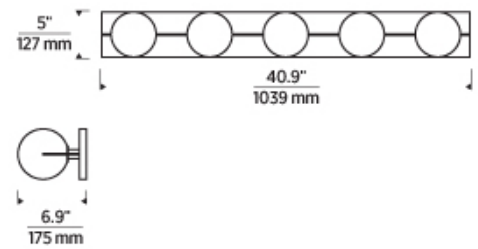

## SPECIFICATIONS

PRIMARY MATERIAL	Aluminum or Brass
SHADE MATERIAL	Glass
NET WEIGHT	10 lbs
HEIGHT	5in
WIDTH	6.9in
LENGTH	40.9in
WET LISTED	
DAMP LISTED	
DRY LISTED	
GENERAL LISTING	ETL Listed
INCLUDES	