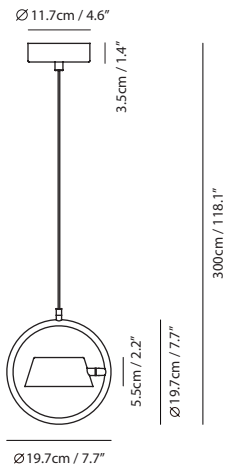

shiny black

champagne gold

pearl cocoa

OLO Ø Pendant P1

Model
SLD-130P

Material
steel, PP

Light Source
LED x 8W 3000K CRI>90 415lm

Driver
Built-in dimmable driver
(Triac dimming)

Weight
0.9kg / 2lb

- Color**
-  matt black + shiny black shade
 -  matt black + champagne gold shade
 -  matt black + pearl cocoa shade