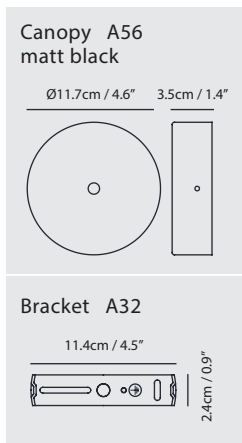

shiny black

champagne gold

pearl cocoa

OLO Ø Pendant P1

Model
SLD-130P

Material
steel, PP

Light Source
LED x 8W 3000K CRI>90 415lm

Driver
Built-in dimmable driver
(Triac dimming)

Weight
0.9kg / 2lb

- Color**
-  matt black + shiny black shade
 -  matt black + champagne gold shade
 -  matt black + pearl cocoa shade