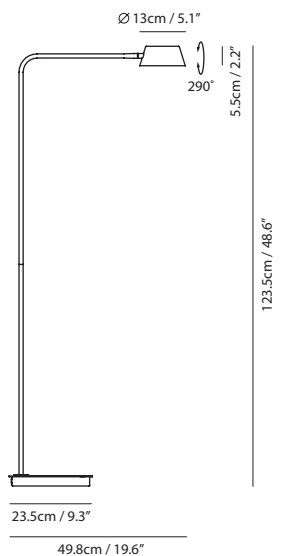

By Li, Hui Lun 李慧倫

matt black

champagne gold

Measurement : centimeter / inches

**OLO Table**

**Model**  
SLD-130DLTE

**Material**  
steel, PP

**Light Source**  
LED x 8W 3000K CRI>90 415lm

**Feature**  
Touch dimmer switch

**Weight**  
1.9kg / 4.2lb

**Cord**  
200cm / 78.7"

**Color**  
● matt black  
● matt black + champagne gold shade

**OLO Floor**

**Model**  
SLD-130FL

**Material**  
steel, PP

**Light Source**  
LED x 8W 3000K CRI>90 415lm

**Feature**  
In-line foot switch

**Weight**  
2.8kg / 6.2lb

**Cord**  
200cm / 78.7"

**Color**  
● matt black  
● matt black + champagne gold shade