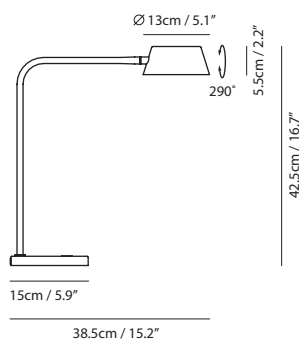

By Li, Hui Lun 李慧倫

matt black

champagne gold

Measurement : centimeter / inches

**OLO Table**

**Model**  
SLD-130DLTE

**Material**  
steel, PP

**Light Source**  
LED x 8W 3000K CRI>90 415lm

**Feature**  
Touch dimmer switch

**Weight**  
1.9kg / 4.2lb

**Cord**  
200cm / 78.7"

**Color**  
● matt black  
● matt black + champagne gold shade

**OLO Floor**

**Model**  
SLD-130FL

**Material**  
steel, PP

**Light Source**  
LED x 8W 3000K CRI>90 415lm

**Feature**  
In-line foot switch

**Weight**  
2.8kg / 6.2lb

**Cord**  
200cm / 78.7"

**Color**  
● matt black  
● matt black + champagne gold shade