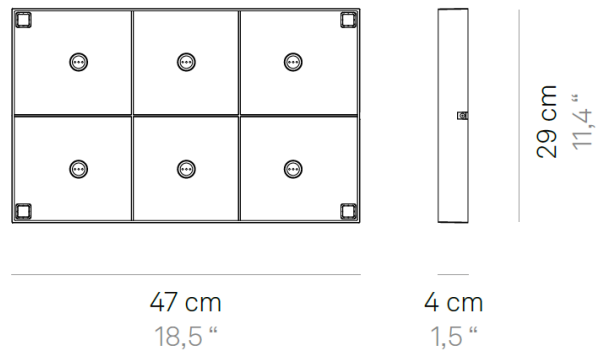

*Specified finish may be different than that shown in image.

LINE DRAWING FOR SELECTED ITEM
LD0870RP: