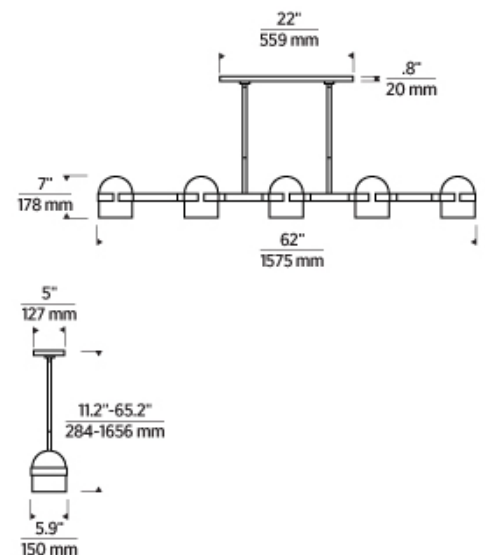

## SPECIFICATIONS

PRIMARY MATERIAL	Brass
SHADE MATERIAL	Brass
NET WEIGHT	30.5 lbs
HEIGHT	7in
WIDTH	5.9in
LENGTH	62in
UP LIGHT / DOWN LIGHT / BOTH?	
WET LISTED	
DAMP LISTED	
DRY LISTED	
MIN. HANGING HEIGHT	11.2in
MAX HANGING HEIGHT	65.2in
TOTAL CORD LENGTH	
TOTAL STEM LENGTH	Up to 120in
STEM QTY	12
SLOPED CEILING ADAPTABLE?	Yes 22.5° Max
GENERAL LISTING	ETL Listed
INCLUDES	