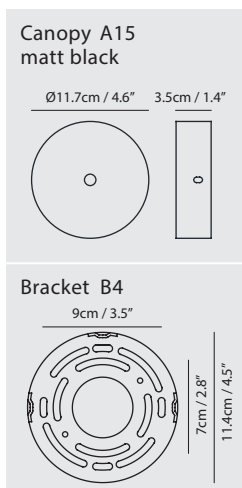

matt black + champagne gold shade    matt black + shiny black shade

Measurement : centimeter / inches

**OLO Φ Wall / Ceiling**

**Model**  
SLD-130CW

**Material**  
steel, PP

**Light Source**  
LED 6.5W 3000K CRI 90 415lm

**Driver**  
Built-in dimmable driver (triac dimming)

**Weight**  
0.8kg / 1.8lb

**Color**  
 matt black + champagne gold shade  
 matt black + shiny black shade