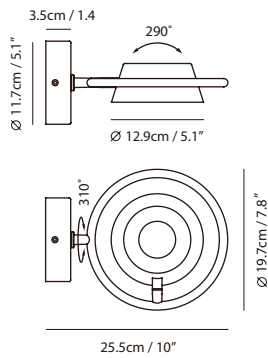

matt black + champagne gold shade    matt black + shiny black shade

Measurement : centimeter / inches

**OLO Φ Wall / Ceiling**

**Model**  
SLD-130CW

**Material**  
steel, PP

**Light Source**  
LED 6.5W 3000K CRI 90 415lm

**Driver**  
Built-in dimmable driver (triac dimming)

**Weight**  
0.8kg / 1.8lb

**Color**  
 matt black + champagne gold shade  
 matt black + shiny black shade