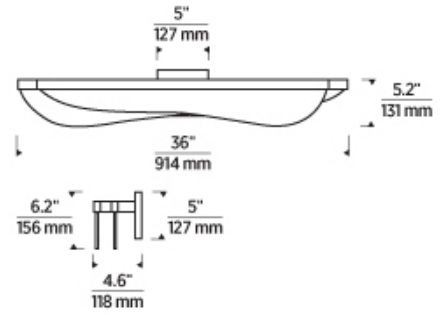

NYRA 36 BATH

VISUAL COMFORT & Co.

SPECIFICATIONS

PRIMARY MATERIAL	Aluminum
SHADE MATERIAL	Acrylic
NET WEIGHT	8 lbs
HEIGHT	6.2in
WIDTH	4.6in
LENGTH	36in
WET LISTED	
DAMP LISTED	
DRY LISTED	
GENERAL LISTING	ETL Listed
INCLUDES	