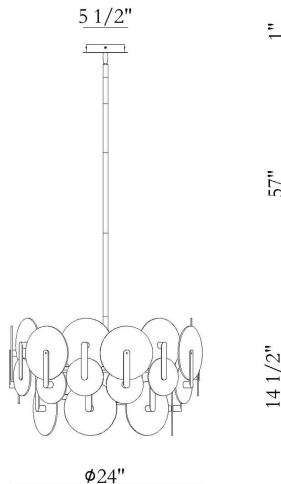

### PRODUCT DETAILS

No.	:	47209-015
Product Color	:	GOLD
Product Material	:	GOLD
Shade / Accent Colour	:	WHITE
Shade / Accent Material	:	GLASS
Diameter	:	24"
Height	:	14.5"
Weight	:	38.5LBS
Shade Height	:	0.125"
Shade Diameter	:	8"

### TECHNICAL DETAILS

Hanging Support Type	:	ROD
Canopy / Backplate Height	:	1"
Canopy / Backplate Dia.	:	5.5"
IP Rating	:	IP22
Title 24	:	YES
Beam Angle	:	270