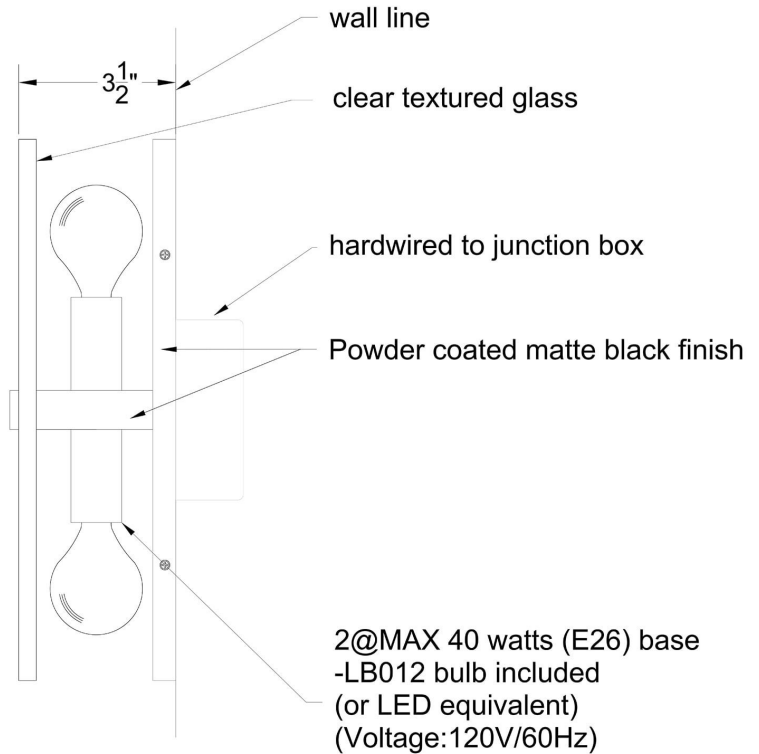

FRONT VIEW

SIDE VIEW

Item number:
WS130

Product name:
Noci

Overall dimensions:
4 3/4"W x 3 1/2"D x 12"OAH

RENWIL[®]
EST. 1967