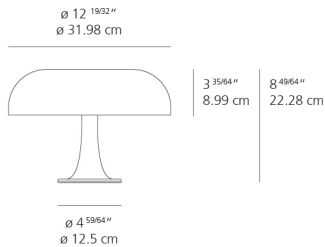

Lamp type	LED-T
Lamp	max 4X25W E12/G16.5
Lamp Included	No
Control type	On/Off (On Cord)
Input Voltage	120V
Power consumption	N/A
Ballast	N/A

Colors & Finishes

 Red

Materials

- Body and diffuser in polycarbonate

Features & Accessories

Dimensions

Packaging

1 Box

1 x 14-1/4" x 14-1/4" x 10-3/4" / 3.53 lbs - 36 cm x 36 cm x 27 cm / 1.6 kg

Light distribution

Diffused

Luminaire weight

1.32 lbs / .6 kg

Warranty

Red = Max Cd. Through Vertical plane

Blue = Max Cd. Through Horizontal plane