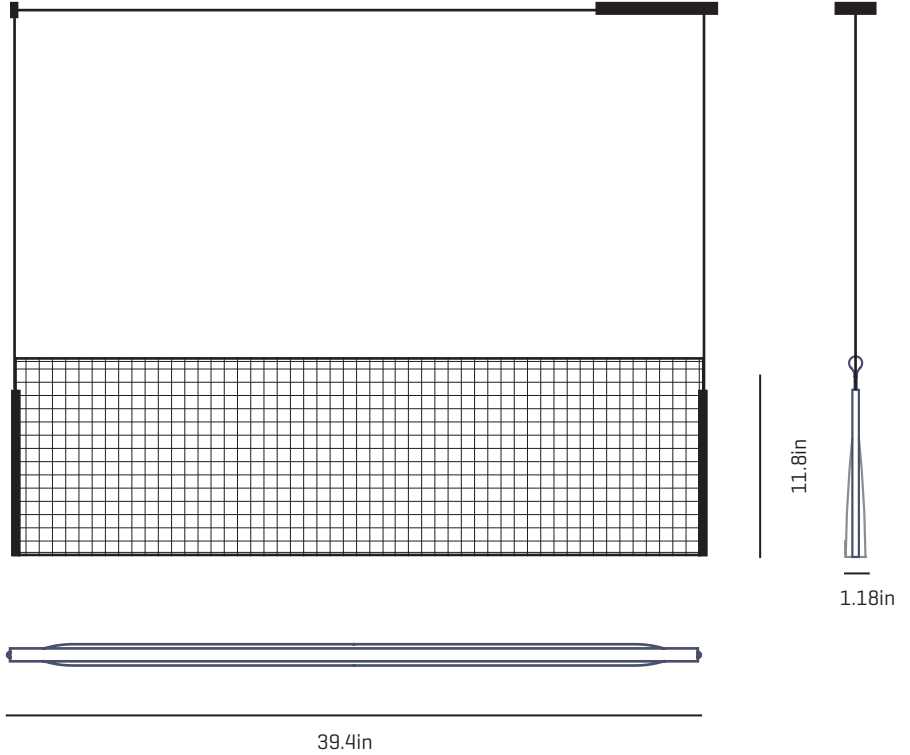

a

emotional light

nebra collection

LED

USA & Canada

ref. NB04

NB04

MATERIALS & COMPONENTS

LAMPSHADE

Painted stainless steel | One color to choose

BE

T

CUSTOM
COLOR

Steel painted in black
Aluminium
Interior & bottom diffuser

CANOPY AND CABLE

Steel painted in black

Black cable
Standard: 200cm | 78,7in
Lenght/largo customizable

LIGHT SOURCE BUILT IN

120V - 60Hz

STRIP 20W 2700K 2173lm built-in:
directional light 1854lm
decorative light 319lm

OTHER DATA

NET WEIGHT

4,8lb

PACKAGING

42,1x13,8x6,3 in
6,8lb

ELECTRICAL FEATURES

CERTIFICATIONS