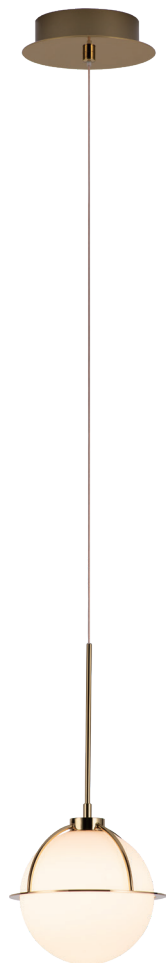

PROJECT			
DATE		TYPE	

PP121634-PB

NACRE

DETAILS

Materials:

Steel

Lamp Shade:

Glass

Finishes:

Plating+
Painting

Color Temp.: 3000K

CRI (Ra): ≥90

LED Rated Life: ≈50,000 Hours

Dimming: 100% - 10%

Dimmable with ELV or TRIAC Dimmer (Not Included)

ITEM NO.

PP121634

Wattage:

5W

Voltage:

100-120V

Size:

D6.9" x 134.8" OAH

Total Lumens:

500 lm

Delivered Lumens:

300 lm