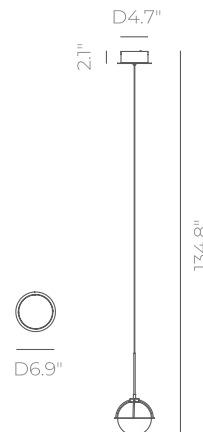

PROJECT			
DATE		TYPE	

PP121634-PB

NACRE

DETAILS

Materials:

Steel

Lamp Shade:

Glass

PP121634

Wattage:

5W

Voltage:

100-120V

Size:

D6.9" x 134.8" OAH

Total Lumens: