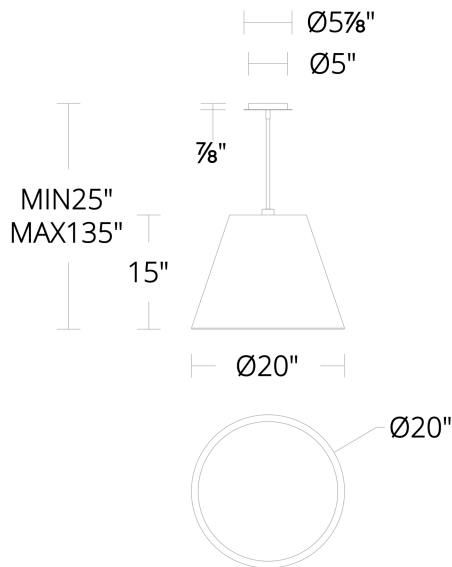

# Myla

PD-W24320

**FEATURES**

- ACLED driverless technology
- Slope ceiling adaptable. Hang straight swivels up to 90 degrees
- Spin-on round canopy with minimal hardware
- Three 12" and one 6" down rods included (additional sold separately)
- Built in color temperature adjustability. Switch from 3000K/3500K/4000K
- Option to pre-select color temperature or adjust in the field

**SPECIFICATIONS**

Rated Life	59000 Hours
Standards	ETL, cETL, Wet Location Listed, Title 24 JA8: 2019 Compliant
Input	120V AC, 50/60Hz
Dimming	ELV: 100-5%, TRIAC: 100-10%
Color Temp	3500K, 3000K, 4000K
CRI	90
Construction	Aluminum spun body with bent glass diffuser

**REPLACEMENT PARTS**

- ROD-A06-PC150T-BK - 6" Rod - BK finish
- ROD-A12-PC150T-BK - 12" Rod - BK finish
- HDW-KS23-MA - Hardware Pack

PD-W24320

Model & Size	Color Temp	Finish	LED Watts	LED Lumens	Delivered Lumens
PD-W24320 20"	3000K	BK Black	60.8W	3220	2738
	3500K	BK Black	60.8W	3220	2738
	4000K	BK Black	60.8W	3220	2738